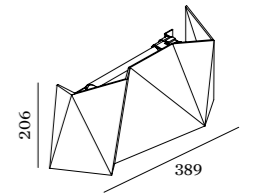

8 800 301-72-50
<http://lampshopping.ru>

WAHAA

1.0

2xLED 6W | 110-240VAC | 50-60Hz
COB 3-step | incl. power supply
aluminium powder coated

CE 2.1kg ⊕ 960° IP20 ↓0.3

3000K | >80CRI | 2x480lm

 **324173W4**

 **324173B4**