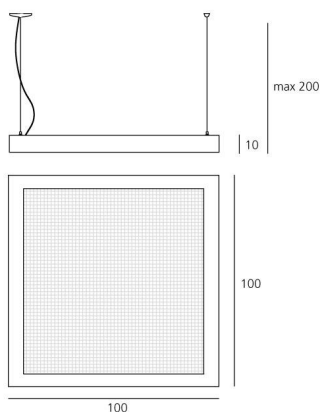

In a m² of surface where the light flows in a fluid way on transparent wires and, through a mirrored reflector, materializes a lighting and volumetric effect wich is controlled. It is a cubic metre of light where everything is endlessly reflected, freely modulating more than a million of chromatic effects. The space is no more just one, but several, or simply "else", illusory perception of reality, which drives to a new place, elsewhere. Three versions are available, with three kind of light. Opening light: perimeter structure made of steel, top side mirror reflector, side diffusers made of opaline methacrylate, front diffuser in transparent engraved methacrylate. Volumetric light: perimeter structure made of steel, top side segment reflector, side diffusers made of opaline methacrylate, front diffuser in transparent engraved methacrylate. Fluid light: perimeter structure made of steel, side diffusers made of opaline methacrylate, front diffuser in transparent engraved methacrylate.

RF remote control included.

ТЕХНИЧЕСКИЕ ДАННЫЕ

ХАРАКТЕРИСТИКИ

Наименование продукции: Altrove Suspension - Direct/indirect Light
Код: 1340050A
Цвет: Mirror
Материал: Steel, Prismoptic, aluminium, methacrylate, PETG
Серии: Design, My White Light
Окружающая среда: Внутренне

ОПТИКА

Вид светового потока: Diffused

РАЗМЕРЫ

Длина: cm 100
Ширина: cm 100
Высота: cm 10
Максимальная высота от потолка: cm 200
Ударопрочность: N.D.
тест раскаленной проволокой: 850 °

РАЗМЕРЫ

ЦВЕТ

ЛАМПЫ ВКЛЮЧЕНЫ В КОМПЛЕКТ