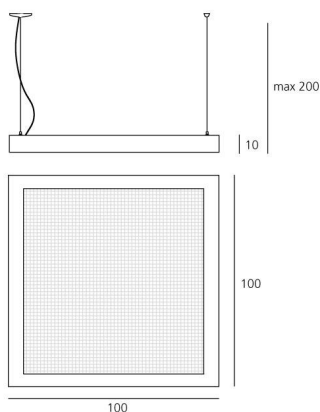

In a m² of surface where the light flows in a fluid way on transparent wires and, through a mirrored reflector, materializes a lighting and volumetric effect wich is controlled. It is a cubic metre of light where everything is endlessly reflected, freely modulating more than a million of chromatic effects. The space is no more just one, but several, or simply "else", illusory perception of reality, which drives to a new place, elsewhere. Three versions are available, with three kind of light. Opening light: perimeter structure made of steel, top side mirror reflector, side diffusers made of opaline methacrylate, front diffuser in transparent engraved methacrylate. Volumetric light: perimeter structure made of steel, top side segment reflector, side diffusers made of opaline methacrylate, front diffuser in transparent engraved methacrylate. Fluid light: perimeter structure made of steel, side diffusers made of opaline methacrylate, front diffuser in transparent engraved methacrylate.

RF remote control included.

ТЕХНИЧЕСКИЕ ДАННЫЕ

ХАРАКТЕРИСТИКИ

Наименование продукции: Altrove Suspension - Volumetric Light
Код: 1341050A
Цвет: Mirror
Материал: Steel, Prismoptic, aluminium, methacrylate, PETG
Серии: Design, My White Light
Окружающая среда: Внутренне

ОПТИКА

Вид светового потока: Diffused

РАЗМЕРЫ

Длина: cm 100
Ширина: cm 100
Высота: cm 10
Максимальная высота от потолка: cm 200
Ударопрочность: N.D.
тест раскаленной проволокой: 850 °

РАЗМЕРЫ

ЦВЕТ

ЛАМПЫ ВКЛЮЧЕНЫ В КОМПЛЕКТ