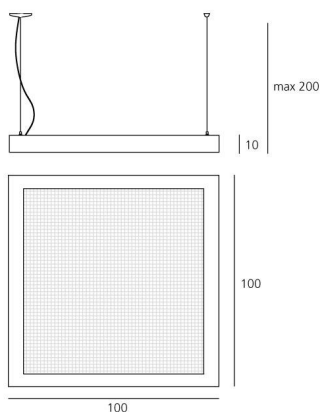

In a m² of surface where the light flows in a fluid way on transparent wires and, through a mirrored reflector, materializes a lighting and volumetric effect wich is controlled. It is a cubic metre of light where everything is endlessly reflected, freely modulating more than a million of chromatic effects. The space is no more just one, but several, or simply "else", illusory perception of reality, which drives to a new place, elsewhere. Three versions are available, with three kind of light. Opening light: perimeter structure made of steel, top side mirror reflector, side diffusers made of opaline methacrylate, front diffuser in transparent engraved methacrylate. Volumetric light: perimeter structure made of steel, top side segment reflector, side diffusers made of opaline methacrylate, front diffuser in transparent engraved methacrylate. Fluid light: perimeter structure made of steel, side diffusers made of opaline methacrylate, front diffuser in transparent engraved methacrylate.

ТЕХНИЧЕСКИЕ ДАННЫЕ

ХАРАКТЕРИСТИКИ

Наименование продукции:	Altrove Suspension - Direct Light
Код:	1352050A
Цвет:	Mirror
Материал:	Steel, Prismoptic, aluminium, methacrylate, PETG
Серии:	Design, My White Light
Окружающая среда:	Внутреннее

ОПТИКА

Вид светового потока:	Diffused
-----------------------	----------

РАЗМЕРЫ

Длина:	cm 100
Ширина:	cm 100
Высота:	cm 10
Максимальная высота от потолка:	cm 200
Ударопрочность: тест раскаленной проволокой:	N.D. 850 °

РАЗМЕРЫ

ЦВЕТ

ЛАМПЫ ВКЛЮЧЕНЫ В КОМПЛЕКТ

Категория:	FLUO
Количество:	6
Lbs:	T16
Ватт:	39W
Цоколь:	G5
Тип:	FDH-39
Световой поток (lm):	3100lm
Цветопередача:	85
Цветовая температура (K):	3000K

LUMINAIR

Watt:	117W + 117W
Напряжение:	220V-240V
Пульт дистанционного управления:	RF remote control