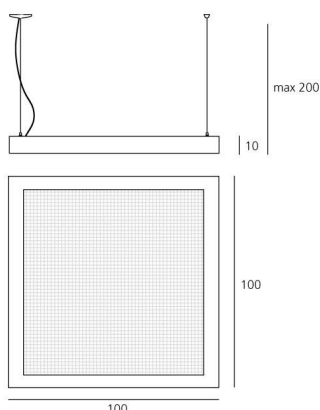

In a m² of surface where the light flows in a fluid way on transparent wires and, through a mirrored reflector, materializes a lighting and volumetric effect wich is controlled. It is a cubic metre of light where everything is endlessly reflected, freely modulating more than a million of chromatic effects. The space is no more just one, but several, or simply "else", illusory perception of reality, which drives to a new place, elsewhere. Three versions are available, with three kind of light. Opening light: perimeter structure made of steel, top side mirror reflector, side diffusers made of opaline methacrylate, front diffuser in transparent engraved methacrylate. Volumetric light: perimeter structure made of steel, top side segment reflector, side diffusers made of opaline methacrylate, front diffuser in transparent engraved methacrylate. Fluid light: perimeter structure made of steel, side diffusers made of opaline methacrylate, front diffuser in transparent engraved methacrylate.

ОПТИКА

Вид светового потока: Diffused

РАЗМЕРЫ

Длина: cm 100
 Ширина: cm 100
 Высота: cm 10
 Максимальная высота от потолка: cm 200
 Ударопрочность: N.D.
 тест раскаленной проволокой: 850 °

РАЗМЕРЫ

ЦВЕТ

ЛАМПЫ ВКЛЮЧЕНЫ В КОМПЛЕКТ