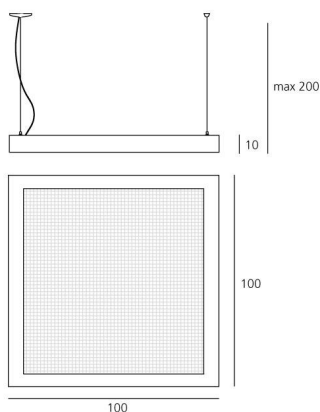

### Altrove TW Suspension - Direct/indirect Light

MYWHITELIGHT®

**ДИЗАЙН:**

Carlotta de Bevilacqua  
2010

**МАТЕРИАЛЫ:**

Steel, Prismoptic, aluminium, methacrylate, PETG

**ОПИСАНИЕ:**

In a m<sup>2</sup> of surface where the light flows in a fluid way on transparent wires and, through a mirrored reflector, materializes a lighting and volumetric effect wich is controlled. It is a cubic metre of light where everything is endlessly reflected, freely modulating more than a million of chromatic effects. The space is no more just one, but several, or simply "else", illusory perception of reality, which drives to a new place, elsewhere. Three versions are available, with three kind of light. Opening light: perimeter structure made of steel, top side mirror reflector, side diffusers made of opaline methacrylate, front diffuser in transparent engraved methacrylate. Volumetric light: perimeter structure made of steel, top side segment reflector, side diffusers made of opaline methacrylate, front diffuser in transparent engraved methacrylate. Fluid light: perimeter structure made of steel, side diffusers made of opaline methacrylate, front diffuser in transparent engraved methacrylate.

#### ТЕХНИЧЕСКИЕ ДАННЫЕ

**ХАРАКТЕРИСТИКИ**

Наименование продукции: Altrove TW Suspension - Direct/indirect Light  
Код: 1648010A  
Цвет: Mirror  
Материал: Steel, Prismoptic, aluminium, methacrylate, PETG  
Серии: Design, My White Light  
Окружающая среда: Внутреннее

**ОПТИКА**

Вид светового потока: Diffused

**РАЗМЕРЫ**

Длина: cm 100  
Ширина: cm 100  
Высота: cm 10  
Максимальная высота от потолка: cm 200  
Ударопрочность: N.D.  
тест раскаленной проволокой: 850 °

**РАЗМЕРЫ**