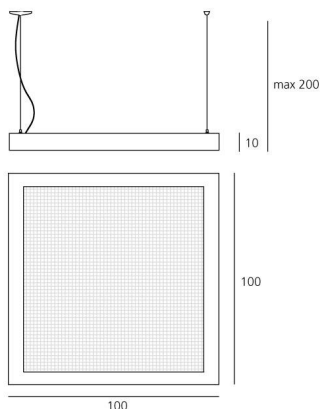

In a m² of surface where the light flows in a fluid way on transparent wires and, through a mirrored reflector, materializes a lighting and volumetric effect wich is controlled. It is a cubic metre of light where everything is endlessly reflected, freely modulating more than a million of chromatic effects. The space is no more just one, but several, or simply "else", illusory perception of reality, which drives to a new place, elsewhere. Three versions are available, with three kind of light. Opening light: perimeter structure made of steel, top side mirror reflector, side diffusers made of opaline methacrylate, front diffuser in transparent engraved methacrylate. Volumetric light: perimeter structure made of steel, top side segment reflector, side diffusers made of opaline methacrylate, front diffuser in transparent engraved methacrylate. Fluid light: perimeter structure made of steel, side diffusers made of opaline methacrylate, front diffuser in transparent engraved methacrylate.

ХАРАКТЕРИСТИКИ

Наименование продукции: Altrove TW Suspension - Volumetric Light
Код: 1649010A
Цвет: Mirror
Материал: Steel, Prismoptic, aluminium, methacrylate, PETG
Серии: Design, My White Light
Окружающая среда: Внутреннее

ОПТИКА

Вид светового потока: Diffused

РАЗМЕРЫ

Длина: cm 100
Ширина: cm 100
Высота: cm 10
Максимальная высота от потолка: cm 200
Ударопрочность: N.D.
тест раскаленной проволокой: 850 °

РАЗМЕРЫ

ЦВЕТ

ЛАМПЫ ВКЛЮЧЕНЫ В КОМПЛЕКТ