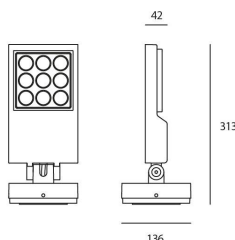

ТЕХНИЧЕСКИЕ ДАННЫЕ ПРОДУКТА

Cefiso 14 - 34°x6° 3000K Light grey

ДИЗАЙН:

Alessandro Pedretti
2011

МАТЕРИАЛЫ:

Painted aluminium, tempered glass

ОПИСАНИЕ:

Light fixture with adjustable direct emission, with high-performance LED light sources. Floor, wall and eaves installation. 2 sizes: Cefiso 14, Cefiso 20. Available in two finishes: grey-white and anthracite grey painted. Consist of adjustable lighting unit and terminal board. Rotation on the base +/-180°, body tilting +/-90° by means of a graduated metal ring allowing an accurate adjustment. Positioning is maintained by means of locking dowels. Body and terminal board in EN AB44100 aluminium, silicone gaskets. Electronic ballast integrated in the body. Silkscreened tempered glass siliconed flush with the body to avoid backwater. Wiring to be carried out inside the terminal board by piercing an IP65 grommet suitable for cables with a diameter of 8-13 mm. PMMA lenses in 3 different versions of beams. White monochromatic LEDs available in 3 colour temperatures: Warm = 3000K Neutral = 4000K Screws in AISI 316 stainless steel. Painted die-cast aluminium with 3-stage outdoor treatment: nanotechnologies, antioxidant primer, polyester paint. Technical features of light fixtures in compliance with EN60598-1 and part 2-5. IP Rating IP65. ENEC approved. Insulation class I.

ВЫБРАТЬ

LED

Light grey

КОД ПРОДУКТА

T4180ELW00

Вид светового потока

IP65

ТЕХНИЧЕСКИЕ ДАННЫЕ

РАЗМЕРЫ

ЦВЕТ

РАЗМЕРЫ

Длина: cm 13.6
Ширина: cm 13.6
Высота: cm 31.3
Ударопрочность: IK10
тест раскаленной проволокой: NA °

ЛАМПЫ ВКЛЮЧЕНЫ В КОМПЛЕКТ

Категория: LED
Ватт: 22W
Световой поток (lm): 1231lm
Количество: 1 x 9
Типология: 1
Цветовая температура (K): 3000K
Класс: A