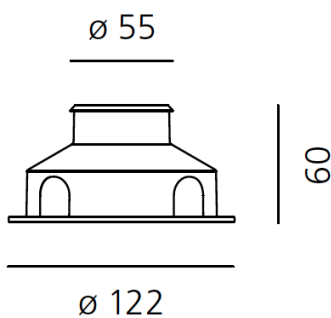

ТЕХНИЧЕСКИЕ ДАННЫЕ ПРОДУКТА

Ego 55 Flat walk-over aluminium 4000K 82 lm Round

ДИЗАЙН:

Nord Light
2011

МАТЕРИАЛЫ:

Aluminum, tempered glass, polymer

ОПИСАНИЕ:

Light fixture with high-performance LED light sources. Recessed floor installation. Walk-over version. Housing depths: Ego WO: 110mm - 120mm, Ego Flat WO: 60mm. Round and square version in five sizes. Consists of body, frame, black silkscreened tempered glass, recessing box. Body in EN AB44100 aluminium, silicone gaskets. Three colour options: with aluminium (only in the 50mm and 90mm size), stainless steel or black silkscreened tempered glass frame, 8mm thick, flush floor-mounting Recessing box for laying in reinforced polymer, can be ordered separately. Ego Flat WO-Feeding cable H05RN-F, with 300cm length for EGO 55 & EGO 90, 20cm for EGO 150, 30cm for EGO 220. Power connection to the mains by means of remote ballast and IP68 electrical terminal board, supplied with the fixture. Fixing to the recessing box is ensured by means of anti-vandal screws TORX, AISI 316. Glass surface temperature lower than 40°C. Fixed optics. PMMA lenses in 3 different versions of beams. White monochromatic LEDs available in 2 colour temperatures: Warm = 3000K Neutral = 4000K Screws in stainless steel AISI 316. Painted die-cast aluminium with 3-stage outdoor treatment: nanotechnologies, antioxidant primer, polyester paint. Technical features of light fixtures in compliance with EN60598-1 and part 2-13. IP Rating IP65 IP67. Insulation class: Ego WO: class I. Ego Flat WO: class III. Installation must be carried out by specialized personnel. Carefully follow the instructions.

РАЗМЕРЫ

РАЗМЕРЫ

Диаметр: cm 5.5
Диаметр отверстия: cm 12.2
Форма отверстия: Круглая форма
Ударопрочность: IK09

ЦВЕТ

ЛАМПЫ ВКЛЮЧЕНЫ В КОМПЛЕКТ

Категория: LED
Ватт: 1,2W
Световой поток (lm): 95lm
Типология: 1
Цветовая температура (K): 4000K
Класс: A