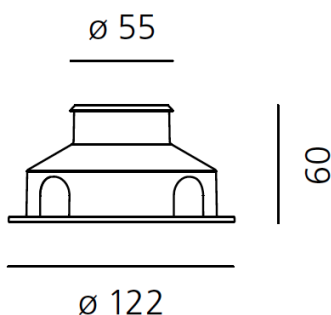

ТЕХНИЧЕСКИЕ ДАННЫЕ ПРОДУКТА

Ego 55 Flat walk-over steel 32° 76 lm 3000K Round

ДИЗАЙН:

Artemide
2011

МАТЕРИАЛЫ:

Steel tempered glass, polymer

ОПИСАНИЕ:

Light fixture with high-performance LED light sources. Recessed floor installation. Walk-over version. Housing depths: Ego WO: 110mm - 120mm, Ego Flat WO: 60mm. Round and square version in five sizes. Consists of body, frame, black silkscreened tempered glass, recessing box. Body in EN AB44100 aluminium, silicone gaskets. Three colour options: with aluminium (only in the 50mm and 90mm size), stainless steel or black silkscreened tempered glass frame, 8mm thick, flush floor-mounting Recessing box for laying in reinforced polymer, can be ordered separately. Ego Flat WO-Feeding cable H05RN-F, with 300cm length for EGO 55 & EGO 90, 20cm for EGO 150, 30cm for EGO 220. Power connection to the mains by means of remote ballast and IP68 electrical terminal board, supplied with the fixture. Fixing to the recessing box is ensured by means of anti-vandal screws TORX, AISI 316. Glass surface temperature lower than 40°C. Fixed optics. PMMA lenses in 3 different versions of beams. White monochromatic LEDs available in 2 colour temperatures: Warm = 3000K Neutral = 4000K Screws in stainless steel AISI 316. Painted die-cast aluminium with 3-stage outdoor treatment: nanotechnologies, antioxidant primer, polyester paint. Technical features of light fixtures in compliance with EN60598-1 and part 2-13. IP Rating IP65 IP67. Insulation class: Ego WO: class I. Ego Flat WO: class III. Installation must be carried out by specialized personnel. Carefully follow the instructions.

РАЗМЕРЫ

Диаметр: cm 5.5
Глубина встройки: cm 6
Форма отверстия: Круглая форма
Ударопрочность: IK10

ЛАМПЫ ВКЛЮЧЕНЫ В КОМПЛЕКТ

Категория: LED
Ватт: 1W
Световой поток (lm): 83lm
Типология: 1
Цветовая температура (K): 3000K
Класс: A

LUMINAIR

ПРА: Electronic unintegrated
Watt: 1 W

РАЗМЕРЫ

ЦВЕТ

ALIMENT. 5W 350mA IP67
NL11022

ALIMENT. 11,2W 350mA IP67
NL19019