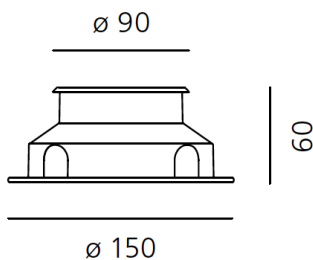

ТЕХНИЧЕСКИЕ ДАННЫЕ ПРОДУКТА

Ego 90 Flat walk-over steel 10x40° 171 lm 4000K Round

ДИЗАЙН:

Nord Light
2011

МАТЕРИАЛЫ:

Steel tempered glass, polymer

ОПИСАНИЕ:

Light fixture with high-performance LED light sources. Recessed floor installation. Walk-over version. Housing depths: Ego WO: 110mm - 120mm, Ego Flat WO: 60mm. Round and square version in five sizes. Consists of body, frame, black silkscreened tempered glass, recessing box. Body in EN AB44100 aluminium, silicone gaskets. Three colour options: with aluminium (only in the 50mm and 90mm size), stainless steel or black silkscreened tempered glass frame, 8mm thick, flush floor-mounting Recessing box for laying in reinforced polymer, can be ordered separately. Ego Flat WO-Feeding cable H05RN-F, with 300cm length for EGO 55 & EGO 90, 20cm for EGO 150, 30cm for EGO 220. Power connection to the mains by means of remote ballast and IP68 electrical terminal board, supplied with the fixture. Fixing to the recessing box is ensured by means of anti-vandal screws TORX, AISI 316. Glass surface temperature lower than 40°C. Fixed optics. PMMA lenses in 3 different versions of beams. White monochromatic LEDs available in 2 colour temperatures: Warm = 3000K Neutral = 4000K Screws in stainless steel AISI 316. Painted die-cast aluminium with 3-stage outdoor treatment: nanotechnologies, antioxidant primer, polyester paint. Technical features of light fixtures in compliance with EN60598-1 and part 2-13. IP Rating IP65 IP67. Insulation class: Ego WO: class I. Ego Flat WO: class III. Installation must be carried out by specialized personnel. Carefully follow the instructions.

РАЗМЕРЫ

ЦВЕТ

РАЗМЕРЫ

Диаметр: cm 9
Диаметр отверстия: cm 15
Глубина встройки: cm 6
Форма отверстия: Круглая форма
Ударопрочность: IK10

ЛАМПЫ ВКЛЮЧЕНЫ В КОМПЛЕКТ

Категория: LED
Ватт: 3,2W
Световой поток (lm): 267lm
Типология: 1
Цветовая температура (K): 4000K
Класс: A