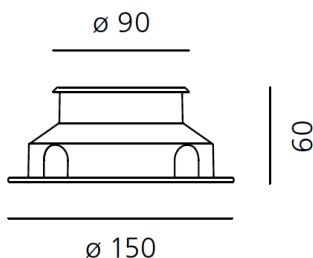

ТЕХНИЧЕСКИЕ ДАННЫЕ ПРОДУКТА

Ego 90 Flat walk-over steel 24° 190 lm 4000K Round

ДИЗАЙН:

Artemide
2011

МАТЕРИАЛЫ:

Steel tempered glass, polymer

ОПИСАНИЕ:

Light fixture with high-performance LED light sources. Recessed floor installation. Walk-over version. Housing depths: Ego WO: 110mm - 120mm, Ego Flat WO: 60mm. Round and square version in five sizes. Consists of body, frame, black silkscreened tempered glass, recessing box. Body in EN AB44100 aluminium, silicone gaskets. Three colour options: with aluminium (only in the 50mm and 90mm size), stainless steel or black silkscreened tempered glass frame, 8mm thick, flush floor-mounting Recessing box for laying in reinforced polymer, can be ordered separately. Ego Flat WO-Feeding cable H05RN-F, with 300cm length for EGO 55 & EGO 90, 20cm for EGO 150, 30cm for EGO 220. Power connection to the mains by means of remote ballast and IP68 electrical terminal board, supplied with the fixture. Fixing to the recessing box is ensured by means of anti-vandal screws TORX, AISI 316. Glass surface temperature lower than 40°C. Fixed optics. PMMA lenses in 3 different versions of beams. White monochromatic LEDs available in 2 colour temperatures: Warm = 3000K Neutral = 4000K Screws in stainless steel AISI 316. Painted die-cast aluminium with 3-stage outdoor treatment: nanotechnologies, antioxidant primer, polyester paint. Technical features of light fixtures in compliance with EN60598-1 and part 2-13. IP Rating IP65 IP67. Insulation class: Ego WO: class I. Ego Flat WO: class III. Installation must be carried out by specialized personnel. Carefully follow the instructions.

РАЗМЕРЫ

ЦВЕТ

РАЗМЕРЫ

Диаметр: cm 9
Диаметр отверстия: cm 15
Глубина встройки: cm 6
Форма отверстия: Круглая форма
Ударопрочность: IK10

ЛАМПЫ ВКЛЮЧЕНЫ В КОМПЛЕКТ

Категория: LED
Ватт: 3W
Световой поток (lm): 267lm
Типология: 1
Цветовая температура (K): 4000K
Класс: A