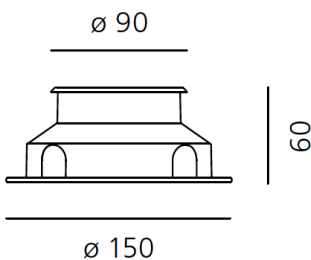

ТЕХНИЧЕСКИЕ ДАННЫЕ ПРОДУКТА

Ego 90 Flat walk-over steel 24° 179 lm 3000K Round

ДИЗАЙН:

Artemide
2011

МАТЕРИАЛЫ:

Steel tempered glass, polymer

ОПИСАНИЕ:

Light fixture with high-performance LED light sources. Recessed floor installation. Walk-over version. Housing depths: Ego WO: 110mm - 120mm, Ego Flat WO: 60mm. Round and square version in five sizes. Consists of body, frame, black silkscreened tempered glass, recessing box. Body in EN AB44100 aluminium, silicone gaskets. Three colour options: with aluminium (only in the 50mm and 90mm size), stainless steel or black silkscreened tempered glass frame, 8mm thick, flush floor-mounting Recessing box for laying in reinforced polymer, can be ordered separately. Ego Flat WO-Feeding cable H05RN-F, with 300cm length for EGO 55 & EGO 90, 20cm for EGO 150, 30cm for EGO 220. Power connection to the mains by means of remote ballast and IP68 electrical terminal board, supplied with the fixture. Fixing to the recessing box is ensured by means of anti-vandal screws TORX, AISI 316. Glass surface temperature lower than 40°C. Fixed optics. PMMA lenses in 3 different versions of beams. White monochromatic LEDs available in 2 colour temperatures: Warm = 3000K Neutral = 4000K Screws in stainless steel AISI 316. Painted die-cast aluminium with 3-stage outdoor treatment: nanotechnologies, antioxidant primer, polyester paint. Technical features of light fixtures in compliance with EN60598-1 and part 2-13. IP Rating IP65 IP67. Insulation class: Ego WO: class I. Ego Flat WO: class III. Installation must be carried out by specialized personnel. Carefully follow the instructions.

РАЗМЕРЫ

ЦВЕТ

РАЗМЕРЫ

Диаметр: cm 9
Диаметр отверстия: cm 15
Глубина встройки: cm 6
Форма отверстия: Круглая форма
Ударопрочность: IK10

ЛАМПЫ ВКЛЮЧЕНЫ В КОМПЛЕКТ

Категория: LED
Ватт: 3,2W
Световой поток (lm): 233lm
Типология: 1
Цветовая температура (K): 3000K
Класс: A