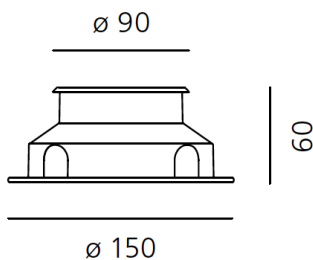

ТЕХНИЧЕСКИЕ ДАННЫЕ ПРОДУКТА

Ego 90 Flat walk-over steel 10° 233 lm 4000K Round

ДИЗАЙН:

Nord Light
2011

МАТЕРИАЛЫ:

Steel tempered glass, polymer

ОПИСАНИЕ:

Light fixture with high-performance LED light sources. Recessed floor installation. Walk-over version. Housing depths: Ego WO: 110mm - 120mm, Ego Flat WO: 60mm. Round and square version in five sizes. Consists of body, frame, black silkscreened tempered glass, recessing box. Body in EN AB44100 aluminium, silicone gaskets. Three colour options: with aluminium (only in the 50mm and 90mm size), stainless steel or black silkscreened tempered glass frame, 8mm thick, flush floor-mounting Recessing box for laying in reinforced polymer, can be ordered separately. Ego Flat WO-Feeding cable H05RN-F, with 300cm length for EGO 55 & EGO 90, 20cm for EGO 150, 30cm for EGO 220. Power connection to the mains by means of remote ballast and IP68 electrical terminal board, supplied with the fixture. Fixing to the recessing box is ensured by means of anti-vandal screws TORX, AISI 316. Glass surface temperature lower than 40°C. Fixed optics. PMMA lenses in 3 different versions of beams. White monochromatic LEDs available in 2 colour temperatures: Warm = 3000K Neutral = 4000K Screws in stainless steel AISI 316. Painted die-cast aluminium with 3-stage outdoor treatment: nanotechnologies, antioxidant primer, polyester paint. Technical features of light fixtures in compliance with EN60598-1 and part 2-13. IP Rating IP65 IP67. Insulation class: Ego WO: class I. Ego Flat WO: class III. Installation must be carried out by specialized personnel. Carefully follow the instructions.

РАЗМЕРЫ

ЦВЕТ

РАЗМЕРЫ

Диаметр: cm 9
Диаметр отверстия: cm 15
Глубина встройки: cm 6
Форма отверстия: Круглая форма
Ударопрочность: IK10

ЛАМПЫ ВКЛЮЧЕНЫ В КОМПЛЕКТ

Категория: LED
Ватт: 3,2W
Световой поток (lm): 267lm
Типология: 1
Цветовая температура (K): 4000K
Класс: A