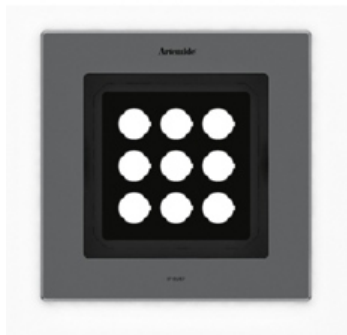

### Ego 220 Flat walk-over 4° 787 lm 3000K Square

#### ОПИСАНИЕ:

Light fixture with high-performance LED light sources. Recessed floor installation. Walk-over version. Housing depths: Ego WO: 110mm - 120mm, Ego Flat WO: 60mm. Round and square version in five sizes. Consists of body, frame, black silkscreened tempered glass, recessing box. Body in EN AB44100 aluminium, silicone gaskets. Three colour options: with aluminium (only in the 50mm and 90mm size), stainless steel or black silkscreened tempered glass frame, 8mm thick, flush floor-mounting Recessing box for laying in reinforced polymer, can be ordered separately. Ego Flat WO-Feeding cable H05RN-F, with 300cm length for EGO 55 & EGO 90, 20cm for EGO 150, 30cm for EGO 220. Power connection to the mains by means of remote ballast and IP68 electrical terminal board, supplied with the fixture. Fixing to the recessing box is ensured by means of anti-vandal screws TORX, AISI 316. Glass surface temperature lower than 40°C. Fixed optics. PMMA lenses in 3 different versions of beams. White monochromatic LEDs available in 2 colour temperatures: Warm = 3000K Neutral = 4000K Screws in stainless steel AISI 316. Painted die-cast aluminium with 3-stage outdoor treatment: nanotechnologies, antioxidant primer, polyester paint. Technical features of light fixtures in compliance with EN60598-1 and part 2-13. IP Rating IP65 IP67. Insulation class: Ego WO: class I. Ego Flat WO: class III. Installation must be carried out by specialized personnel. Carefully follow the instructions.

#### Вид светового потока

IP 65/67

Flood opticWide luminous flow suitable for lighting large areas.