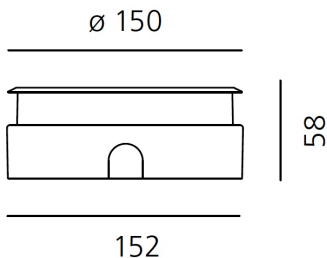

Ego 150 Flat glass walk-over 6x54° 392 lm - 4000K Square

ДИЗАЙН:

Artemide
2011

МАТЕРИАЛЫ:

ОПИСАНИЕ:

Light fixture with high-performance LED light sources. Recessed floor installation. Walk-over version. Housing depths: Ego WO: 110mm - 120mm, Ego Flat WO: 60mm. Round and square version in five sizes. Consists of body, frame, black silkscreened tempered glass, recessing box. Body in EN AB44100 aluminium, silicone gaskets. Three colour options: with aluminium (only in the 50mm and 90mm size), stainless steel or black silkscreened tempered glass frame, 8mm thick, flush floor-mounting Recessing box for laying in reinforced polymer, can be ordered separately. Ego Flat WO-Feeding cable H05RN-F, with 300cm length for EGO 55 & EGO 90, 20cm for EGO 150, 30cm for EGO 220. Power connection to the mains by means of remote ballast and IP68 electrical terminal board, supplied with the fixture. Fixing to the recessing box is ensured by means of anti-vandal screws TORX, AISI 316. Glass surface temperature lower than 40°C. Fixed optics. PMMA lenses in 3 different versions of beams. White monochromatic LEDs available in 2 colour temperatures: Warm = 3000K Neutral = 4000K Screws in stainless steel AISI 316. Painted die-cast aluminium with 3-stage outdoor treatment: nanotechnologies, antioxidant primer, polyester paint. Technical features of light fixtures in compliance with EN60598-1 and part 2-13. IP Rating IP65 IP67. Insulation class: Ego WO: class I. Ego Flat WO: class III. Installation must be carried out by specialized personnel. Carefully follow the instructions.

ТЕХНИЧЕСКИЕ ДАННЫЕ

ХАРАКТЕРИСТИКИ

Наименование продукции: Ego 150 Flat glass walk-over 6x54° 392 lm - 4000K Square
Код: T40018ELPTN00 + NL40027H0
Цвет: Aluminium
Серии: Nord Light, Outdoor

РАЗМЕРЫ

Диаметр: cm 15
Длина базы: cm 15.2
Ширина базы: cm 15.2
Глубина встройки: cm 5.8
Форма отверстия: Квадратная форма
Ударопрочность: IK09

РАЗМЕРЫ

ЦВЕТ