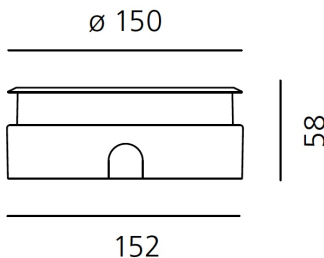

Ego 150 Flat glass walk-over 6x54° 366 lm - 3000K Square

ДИЗАЙН:

Artemide
2011

МАТЕРИАЛЫ:

ОПИСАНИЕ:

Light fixture with high-performance LED light sources. Recessed floor installation. Walk-over version. Housing depths: Ego WO: 110mm - 120mm, Ego Flat WO: 60mm. Round and square version in five sizes. Consists of body, frame, black silkscreened tempered glass, recessing box. Body in EN AB44100 aluminium, silicone gaskets. Three colour options: with aluminium (only in the 50mm and 90mm size), stainless steel or black silkscreened tempered glass frame, 8mm thick, flush floor-mounting Recessing box for laying in reinforced polymer, can be ordered separately. Ego Flat WO-Feeding cable H05RN-F, with 300cm length for EGO 55 & EGO 90, 20cm for EGO 150, 30cm for EGO 220. Power connection to the mains by means of remote ballast and IP68 electrical terminal board, supplied with the fixture. Fixing to the recessing box is ensured by means of anti-vandal screws TORX, AISI 316. Glass surface temperature lower than 40°C. Fixed optics. PMMA lenses in 3 different versions of beams. White monochromatic LEDs available in 2 colour temperatures: Warm = 3000K Neutral = 4000K Screws in stainless steel AISI 316. Painted die-cast aluminium with 3-stage outdoor treatment: nanotechnologies, antioxidant primer, polyester paint. Technical features of light fixtures in compliance with EN60598-1 and part 2-13. IP Rating IP65 IP67. Insulation class: Ego WO: class I. Ego Flat WO: class III. Installation must be carried out by specialized personnel. Carefully follow the instructions.

ТЕХНИЧЕСКИЕ ДАННЫЕ

ХАРАКТЕРИСТИКИ

Наименование продукции: Ego 150 Flat glass walk-over 6x54° 366 lm - 3000K Square
Код: T40018ELPTW00 + NL40027H0
Цвет: Aluminium
Серии: Nord Light, Outdoor

РАЗМЕРЫ

Диаметр: cm 15
Длина базы: cm 15.2
Ширина базы: cm 15.2
Глубина встройки: cm 5.8
Форма отверстия: Квадратная форма
Ударопрочность: IK09

РАЗМЕРЫ

ЦВЕТ