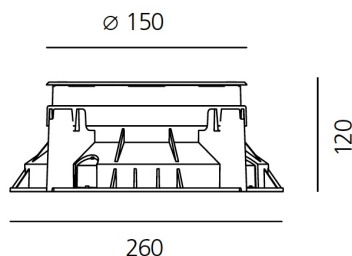

ВЫБРАТЬ

LED

Steel

КОД ПРОДУКТА

T4006ELPTN00 +
T409906

Вид светового потока

IP 65/67

Flood opticWide luminous flow suitable for lighting large areas.

ТЕХНИЧЕСКИЕ ДАННЫЕ

ХАРАКТЕРИСТИКИ

Наименование продукции: Ego 150 driver-over 6x54°
366 lm 3000K Square
Код: T4006ELPTN00 + T409906
Цвет: Steel
Серии: Nord Light, Outdoor

РАЗМЕРЫ

Диаметр: cm 15
Длина базы: cm 26
Ширина базы: cm 26
Глубина встройки: cm 12
Форма отверстия: Квадратная форма
Ударопрочность: IK09

ЛАМПЫ ВКЛЮЧЕНЫ В КОМПЛЕКТ

Категория: LED
Ватт: 8W
Мощность (каждый): 2W
Световой поток (lm): 437lm
Количество: 1 x 4
Типология: 1
Цветовая температура (K): 4000K
Класс: A

LUMINAIR

Watt: 8
W

РАЗМЕРЫ

ЦВЕТ