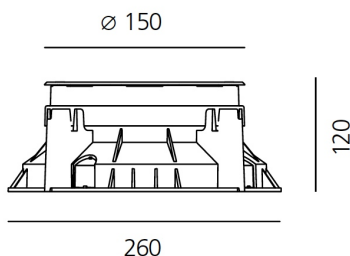

ТЕХНИЧЕСКИЕ ДАННЫЕ ПРОДУКТА

Ego 150 driver-over 6x54° 366 lm 3000K Square

ДИЗАЙН:

Artemide
2011

МАТЕРИАЛЫ:

ОПИСАНИЕ:

Light fixture with high-performance LED light sources. Recessed floor installation. Walk-over version. Housing depths: Ego WO: 110mm - 120mm, Ego Flat WO: 60mm. Round and square version in five sizes. Consists of body, frame, black silkscreened tempered glass, recessing box. Body in EN AB44100 aluminium, silicone gaskets. Three colour options: with aluminium (only in the 50mm and 90mm size), stainless steel or black silkscreened tempered glass frame, 8mm thick, flush floor-mounting Recessing box for laying in reinforced polymer, can be ordered separately. Ego Flat WO-Feeding cable H05RN-F, with 300cm length for EGO 55 & EGO 90, 20cm for EGO 150, 30cm for EGO 220. Power connection to the mains by means of remote ballast and IP68 electrical terminal board, supplied with the fixture. Fixing to the recessing box is ensured by means of anti-vandal screws TORX, AISI 316. Glass surface temperature lower than 40°C. Fixed optics. PMMA lenses in 3 different versions of beams. White monochromatic LEDs available in 2 colour temperatures: Warm = 3000K Neutral = 4000K Screws in stainless steel AISI 316. Painted die-cast aluminium with 3-stage outdoor treatment: nanotechnologies, antioxidant primer, polyester paint. Technical features of light fixtures in compliance with EN60598-1 and part 2-13. IP Rating IP65 IP67. Insulation class: Ego WO: class I. Ego Flat WO: class III. Installation must be carried out by specialized personnel. Carefully follow the instructions.

ВЫБРАТЬ

LED

Steel

КОД ПРОДУКТА

T4006ELPTW00 +
T409906

Вид светового потока

IP 65/67

Flood opticWide luminous flow suitable for lighting large areas.

ТЕХНИЧЕСКИЕ ДАННЫЕ