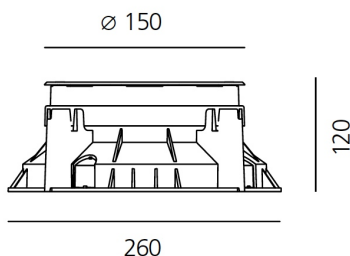

ТЕХНИЧЕСКИЕ ДАННЫЕ ПРОДУКТА

Ego 150 driver-over 10° 392 lm 4000K Square

ДИЗАЙН:

Artemide
2011

МАТЕРИАЛЫ:

ОПИСАНИЕ:

Light fixture with high-performance LED light sources. Recessed floor installation. Walk-over version. Housing depths: Ego WO: 110mm - 120mm, Ego Flat WO: 60mm. Round and square version in five sizes. Consists of body, frame, black silkscreened tempered glass, recessing box. Body in EN AB44100 aluminium, silicone gaskets. Three colour options: with aluminium (only in the 50mm and 90mm size), stainless steel or black silkscreened tempered glass frame, 8mm thick, flush floor-mounting Recessing box for laying in reinforced polymer, can be ordered separately. Ego Flat WO-Feeding cable H05RN-F, with 300cm length for EGO 55 & EGO 90, 20cm for EGO 150, 30cm for EGO 220. Power connection to the mains by means of remote ballast and IP68 electrical terminal board, supplied with the fixture. Fixing to the recessing box is ensured by means of anti-vandal screws TORX, AISI 316. Glass surface temperature lower than 40°C. Fixed optics. PMMA lenses in 3 different versions of beams. White monochromatic LEDs available in 2 colour temperatures: Warm = 3000K Neutral = 4000K Screws in stainless steel AISI 316. Painted die-cast aluminium with 3-stage outdoor treatment: nanotechnologies, antioxidant primer, polyester paint. Technical features of light fixtures in compliance with EN60598-1 and part 2-13. IP Rating IP65 IP67. Insulation class: Ego WO: class I. Ego Flat WO: class III. Installation must be carried out by specialized personnel. Carefully follow the instructions.

ВЫБРАТЬ

LED

Steel

КОД ПРОДУКТА

T4006NSPN00 +
T409906

Вид светового потока

IP 65/67

Flood opticWide luminous flow suitable for lighting large areas.

ТЕХНИЧЕСКИЕ ДАННЫЕ