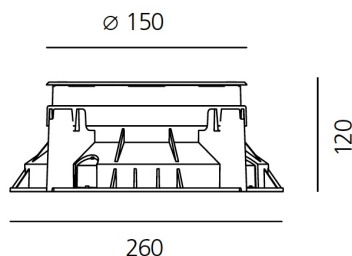

ВЫБРАТЬ

LED

Steel

КОД ПРОДУКТА

T4006NSPW00 +
T409906

Вид светового потока

IP 65/67

Flood opticWide luminous flow suitable for lighting large areas.

ТЕХНИЧЕСКИЕ ДАННЫЕ

ХАРАКТЕРИСТИКИ

Наименование продукции: Ego 150 driver-over 10° 366 lm 3000K Square
Код: T4006NSPW00 + T409906
Цвет: Steel
Серии: Nord Light, Outdoor

РАЗМЕРЫ

Диаметр: cm 15
Длина базы: cm 26
Ширина базы: cm 26
Глубина встройки: cm 12
Форма отверстия: Квадратная форма
Ударопрочность: IK09

ЛАМПЫ ВКЛЮЧЕНЫ В КОМПЛЕКТ

Категория: LED
Ватт: 8W
Мощность (каждый): 2W
Световой поток (lm): 382lm
Количество: 1 x 4
Типология: 1
Цветовая температура (K): 3000K
Класс: A

LUMINAIR

Watt: 8 W

РАЗМЕРЫ

ЦВЕТ