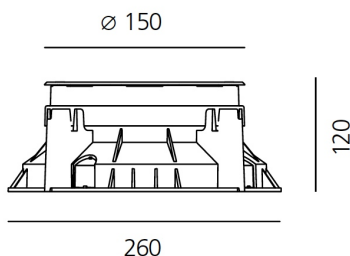

ТЕХНИЧЕСКИЕ ДАННЫЕ ПРОДУКТА

Ego 150 driver-over 38° 344 lm 4000K Square

ДИЗАЙН:

Artemide
2011

МАТЕРИАЛЫ:

ОПИСАНИЕ:

Light fixture with high-performance LED light sources. Recessed floor installation. Walk-over version. Housing depths: Ego WO: 110mm - 120mm, Ego Flat WO: 60mm. Round and square version in five sizes. Consists of body, frame, black silkscreened tempered glass, recessing box. Body in EN AB44100 aluminium, silicone gaskets. Three colour options: with aluminium (only in the 50mm and 90mm size), stainless steel or black silkscreened tempered glass frame, 8mm thick, flush floor-mounting Recessing box for laying in reinforced polymer, can be ordered separately. Ego Flat WO-Feeding cable H05RN-F, with 300cm length for EGO 55 & EGO 90, 20cm for EGO 150, 30cm for EGO 220. Power connection to the mains by means of remote ballast and IP68 electrical terminal board, supplied with the fixture. Fixing to the recessing box is ensured by means of anti-vandal screws TORX, AISI 316. Glass surface temperature lower than 40°C. Fixed optics. PMMA lenses in 3 different versions of beams. White monochromatic LEDs available in 2 colour temperatures: Warm = 3000K Neutral = 4000K Screws in stainless steel AISI 316. Painted die-cast aluminium with 3-stage outdoor treatment: nanotechnologies, antioxidant primer, polyester paint. Technical features of light fixtures in compliance with EN60598-1 and part 2-13. IP Rating IP65 IP67. Insulation class: Ego WO: class I. Ego Flat WO: class III. Installation must be carried out by specialized personnel. Carefully follow the instructions.

ВЫБРАТЬ

LED

Steel

КОД ПРОДУКТА

T4006WFLN00 +
T409906

Вид светового потока

IP 65/67

Flood opticWide luminous flow suitable for lighting large areas.

ТЕХНИЧЕСКИЕ ДАННЫЕ