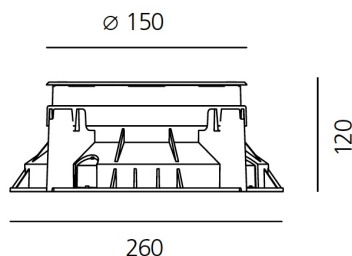

ВЫБРАТЬ

LED

Steel

КОД ПРОДУКТА

T4006WFLW00 +
T409906

Вид светового потока

IP 65/67

Flood opticWide luminous flow suitable for lighting large areas.

ТЕХНИЧЕСКИЕ ДАННЫЕ

ХАРАКТЕРИСТИКИ

Наименование продукции: Ego 150 driver-over 38° 321 lm 3000K Square
Код: T4006WFLW00 + T409906
Цвет: Steel
Серии: Nord Light, Outdoor

РАЗМЕРЫ

Диаметр: cm 15
Длина базы: cm 26
Ширина базы: cm 26
Глубина встройки: cm 12
Форма отверстия: Квадратная форма
Ударопрочность: IK09

ЛАМПЫ ВКЛЮЧЕНЫ В КОМПЛЕКТ

Категория: LED
Ватт: 8W
Мощность (каждый): 2W
Световой поток (lm): 382lm
Количество: 1 x 4
Типология: 1
Цветовая температура (K): 3000K
Класс: A

LUMINAIR

Watt: 8
W

РАЗМЕРЫ

ЦВЕТ