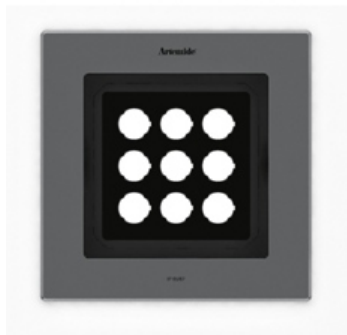

ТЕХНИЧЕСКИЕ ДАННЫЕ ПРОДУКТА

Ego 220 driver-over 5° 842 lm 4000K Square

ДИЗАЙН:

Artemide
2011

МАТЕРИАЛЫ:

ОПИСАНИЕ:

Light fixture with high-performance LED light sources. Recessed floor installation. Walk-over version. Housing depths: Ego WO: 110mm - 120mm, Ego Flat WO: 60mm. Round and square version in five sizes. Consists of body, frame, black silkscreened tempered glass, recessing box. Body in EN AB44100 aluminium, silicone gaskets. Three colour options: with aluminium (only in the 50mm and 90mm size), stainless steel or black silkscreened tempered glass frame, 8mm thick, flush floor-mounting Recessing box for laying in reinforced polymer, can be ordered separately. Ego Flat WO-Feeding cable H05RN-F, with 300cm length for EGO 55 & EGO 90, 20cm for EGO 150, 30cm for EGO 220. Power connection to the mains by means of remote ballast and IP68 electrical terminal board, supplied with the fixture. Fixing to the recessing box is ensured by means of anti-vandal screws TORX, AISI 316. Glass surface temperature lower than 40°C. Fixed optics. PMMA lenses in 3 different versions of beams. White monochromatic LEDs available in 2 colour temperatures: Warm = 3000K Neutral = 4000K Screws in stainless steel AISI 316. Painted die-cast aluminium with 3-stage outdoor treatment: nanotechnologies, antioxidant primer, polyester paint. Technical features of light fixtures in compliance with EN60598-1 and part 2-13. IP Rating IP65 IP67. Insulation class: Ego WO: class I. Ego Flat WO: class III. Installation must be carried out by specialized personnel. Carefully follow the instructions.

ВЫБРАТЬ

LED

Steel

КОД ПРОДУКТА

T4009NSPN00 +
T409904

Вид светового потока

IP 65/67

Flood opticWide luminous flow suitable for lighting large areas.