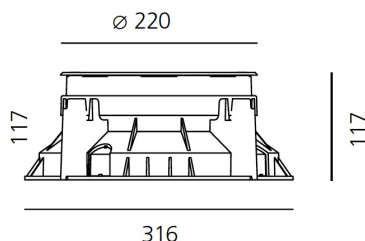

ТЕХНИЧЕСКИЕ ДАННЫЕ ПРОДУКТА

Ego 220 driver-over 5° 842 lm 4000K Square

ДИЗАЙН:

Artemide
2011

МАТЕРИАЛЫ:

ОПИСАНИЕ:

Light fixture with high-performance LED light sources. Recessed floor installation. Walk-over version. Housing depths: Ego WO: 110mm - 120mm, Ego Flat WO: 60mm. Round and square version in five sizes. Consists of body, frame, black silkscreened tempered glass, recessing box. Body in EN AB44100 aluminium, silicone gaskets. Three colour options: with aluminium (only in the 50mm and 90mm size), stainless steel or black silkscreened tempered glass frame, 8mm thick, flush floor-mounting Recessing box for laying in reinforced polymer, can be ordered separately. Ego Flat WO-Feeding cable H05RN-F, with 300cm length for EGO 55 & EGO 90, 20cm for EGO 150, 30cm for EGO 220. Power connection to the mains by means of remote ballast and IP68 electrical terminal board, supplied with the fixture. Fixing to the recessing box is ensured by means of anti-vandal screws TORX, AISI 316. Glass surface temperature lower than 40°C. Fixed optics. PMMA lenses in 3 different versions of beams. White monochromatic LEDs available in 2 colour temperatures: Warm = 3000K Neutral = 4000K Screws in stainless steel AISI 316. Painted die-cast aluminium with 3-stage outdoor treatment: nanotechnologies, antioxidant primer, polyester paint. Technical features of light fixtures in compliance with EN60598-1 and part 2-13. IP Rating IP65 IP67. Insulation class: Ego WO: class I. Ego Flat WO: class III. Installation must be carried out by specialized personnel. Carefully follow the instructions.

ВЫБРАТЬ

LED

Steel

КОД ПРОДУКТА

T4009NSPN00 +
T409904

Вид светового потока

IP 65/67

Flood opticWide luminous flow suitable for lighting large areas.

ТЕХНИЧЕСКИЕ ДАННЫЕ