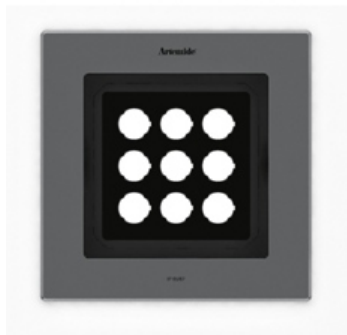

ТЕХНИЧЕСКИЕ ДАННЫЕ ПРОДУКТА

Ego 220 driver-over 4° 787 lm 3000K Square

ДИЗАЙН:

Nord Light
2011

МАТЕРИАЛЫ:

ОПИСАНИЕ:

Light fixture with high-performance LED light sources. Recessed floor installation. Walk-over version. Housing depths: Ego WO: 110mm - 120mm, Ego Flat WO: 60mm. Round and square version in five sizes. Consists of body, frame, black silkscreened tempered glass, recessing box. Body in EN AB44100 aluminium, silicone gaskets. Three colour options: with aluminium (only in the 50mm and 90mm size), stainless steel or black silkscreened tempered glass frame, 8mm thick, flush floor-mounting Recessing box for laying in reinforced polymer, can be ordered separately. Ego Flat WO-Feeding cable H05RN-F, with 300cm length for EGO 55 & EGO 90, 20cm for EGO 150, 30cm for EGO 220. Power connection to the mains by means of remote ballast and IP68 electrical terminal board, supplied with the fixture. Fixing to the recessing box is ensured by means of anti-vandal screws TORX, AISI 316. Glass surface temperature lower than 40°C. Fixed optics. PMMA lenses in 3 different versions of beams. White monochromatic LEDs available in 2 colour temperatures: Warm = 3000K Neutral = 4000K Screws in stainless steel AISI 316. Painted die-cast aluminium with 3-stage outdoor treatment: nanotechnologies, antioxidant primer, polyester paint. Technical features of light fixtures in compliance with EN60598-1 and part 2-13. IP Rating IP65 IP67. Insulation class: Ego WO: class I. Ego Flat WO: class III. Installation must be carried out by specialized personnel. Carefully follow the instructions.

ВЫБРАТЬ

LED

Steel

КОД ПРОДУКТА

T4009NSPW00 +
T409904

Вид светового потока

IP 65/67

Flood opticWide luminous flow suitable for lighting large areas.