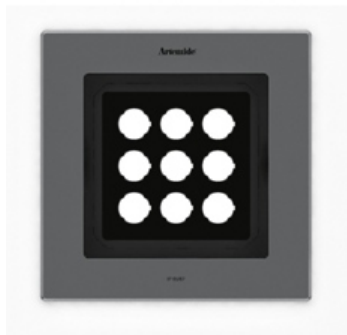

ТЕХНИЧЕСКИЕ ДАННЫЕ ПРОДУКТА

Ego 220 driver-over 38° 850 lm 4000K Square

ДИЗАЙН:

Artemide
2011

МАТЕРИАЛЫ:

ОПИСАНИЕ:

Light fixture with high-performance LED light sources. Recessed floor installation. Walk-over version. Housing depths: Ego WO: 110mm - 120mm, Ego Flat WO: 60mm. Round and square version in five sizes. Consists of body, frame, black silkscreened tempered glass, recessing box. Body in EN AB44100 aluminium, silicone gaskets. Three colour options: with aluminium (only in the 50mm and 90mm size), stainless steel or black silkscreened tempered glass frame, 8mm thick, flush floor-mounting Recessing box for laying in reinforced polymer, can be ordered separately. Ego Flat WO-Feeding cable H05RN-F, with 300cm length for EGO 55 & EGO 90, 20cm for EGO 150, 30cm for EGO 220. Power connection to the mains by means of remote ballast and IP68 electrical terminal board, supplied with the fixture. Fixing to the recessing box is ensured by means of anti-vandal screws TORX, AISI 316. Glass surface temperature lower than 40°C. Fixed optics. PMMA lenses in 3 different versions of beams. White monochromatic LEDs available in 2 colour temperatures: Warm = 3000K Neutral = 4000K Screws in stainless steel AISI 316. Painted die-cast aluminium with 3-stage outdoor treatment: nanotechnologies, antioxidant primer, polyester paint. Technical features of light fixtures in compliance with EN60598-1 and part 2-13. IP Rating IP65 IP67. Insulation class: Ego WO: class I. Ego Flat WO: class III. Installation must be carried out by specialized personnel. Carefully follow the instructions.

ВЫБРАТЬ

LED

Steel

КОД ПРОДУКТА

T4009WFLN00 +
T409904

Вид светового потока

IP 65/67

Flood opticWide luminous flow suitable for lighting large areas.