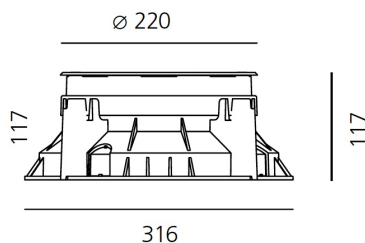

ТЕХНИЧЕСКИЕ ДАННЫЕ ПРОДУКТА

Ego 220 driver-over 38° 850 lm 4000K Square

ДИЗАЙН:

Artemide
2011

МАТЕРИАЛЫ:

ОПИСАНИЕ:

Light fixture with high-performance LED light sources. Recessed floor installation. Walk-over version. Housing depths: Ego WO: 110mm - 120mm, Ego Flat WO: 60mm. Round and square version in five sizes. Consists of body, frame, black silkscreened tempered glass, recessing box. Body in EN AB44100 aluminium, silicone gaskets. Three colour options: with aluminium (only in the 50mm and 90mm size), stainless steel or black silkscreened tempered glass frame, 8mm thick, flush floor-mounting Recessing box for laying in reinforced polymer, can be ordered separately. Ego Flat WO-Feeding cable H05RN-F, with 300cm length for EGO 55 & EGO 90, 20cm for EGO 150, 30cm for EGO 220. Power connection to the mains by means of remote ballast and IP68 electrical terminal board, supplied with the fixture. Fixing to the recessing box is ensured by means of anti-vandal screws TORX, AISI 316. Glass surface temperature lower than 40°C. Fixed optics. PMMA lenses in 3 different versions of beams. White monochromatic LEDs available in 2 colour temperatures: Warm = 3000K Neutral = 4000K Screws in stainless steel AISI 316. Painted die-cast aluminium with 3-stage outdoor treatment: nanotechnologies, antioxidant primer, polyester paint. Technical features of light fixtures in compliance with EN60598-1 and part 2-13. IP Rating IP65 IP67. Insulation class: Ego WO: class I. Ego Flat WO: class III. Installation must be carried out by specialized personnel. Carefully follow the instructions.

ВЫБРАТЬ

LED

Steel

КОД ПРОДУКТА

T4009WFLN00 +
T409904

Вид светового потока

IP 65/67

Flood opticWide luminous flow suitable for lighting large areas.

ТЕХНИЧЕСКИЕ ДАННЫЕ