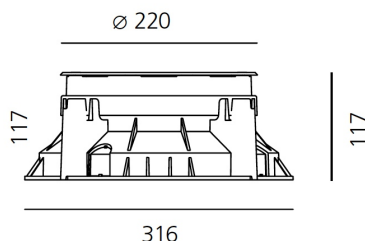

ТЕХНИЧЕСКИЕ ДАННЫЕ ПРОДУКТА

Ego 220 driver-over 38° 794 lm 3000K Square

ДИЗАЙН:

Artemide
2011

МАТЕРИАЛЫ:

ОПИСАНИЕ:

Light fixture with high-performance LED light sources. Recessed floor installation. Walk-over version. Housing depths: Ego WO: 110mm - 120mm, Ego Flat WO: 60mm. Round and square version in five sizes. Consists of body, frame, black silkscreened tempered glass, recessing box. Body in EN AB44100 aluminium, silicone gaskets. Three colour options: with aluminium (only in the 50mm and 90mm size), stainless steel or black silkscreened tempered glass frame, 8mm thick, flush floor-mounting Recessing box for laying in reinforced polymer, can be ordered separately. Ego Flat WO-Feeding cable H05RN-F, with 300cm length for EGO 55 & EGO 90, 20cm for EGO 150, 30cm for EGO 220. Power connection to the mains by means of remote ballast and IP68 electrical terminal board, supplied with the fixture. Fixing to the recessing box is ensured by means of anti-vandal screws TORX, AISI 316. Glass surface temperature lower than 40°C. Fixed optics. PMMA lenses in 3 different versions of beams. White monochromatic LEDs available in 2 colour temperatures: Warm = 3000K Neutral = 4000K Screws in stainless steel AISI 316. Painted die-cast aluminium with 3-stage outdoor treatment: nanotechnologies, antioxidant primer, polyester paint. Technical features of light fixtures in compliance with EN60598-1 and part 2-13. IP Rating IP65 IP67. Insulation class: Ego WO: class I. Ego Flat WO: class III. Installation must be carried out by specialized personnel. Carefully follow the instructions.

ВЫБРАТЬ

LED

Steel

КОД ПРОДУКТА

T4009WFLW00 +
T409904

Вид светового потока

IP 65/67

Flood opticWide luminous flow suitable for lighting large areas.

ТЕХНИЧЕСКИЕ ДАННЫЕ