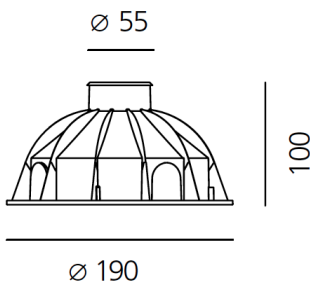

ТЕХНИЧЕСКИЕ ДАННЫЕ ПРОДУКТА

Ego 55 driver-over steel 14° 88 lm 4000K Round

ДИЗАЙН:

Artemide
2011

МАТЕРИАЛЫ:

Steel tempered glass, polymer

ОПИСАНИЕ:

Light fixture with high-performance LED light sources. Recessed floor installation. Walk-over version. Housing depths: Ego WO: 110mm - 120mm, Ego Flat WO: 60mm. Round and square version in five sizes. Consists of body, frame, black silkscreened tempered glass, recessing box. Body in EN AB44100 aluminium, silicone gaskets. Three colour options: with aluminium (only in the 50mm and 90mm size), stainless steel or black silkscreened tempered glass frame, 8mm thick, flush floor-mounting Recessing box for laying in reinforced polymer, can be ordered separately. Ego Flat WO-Feeding cable H05RN-F, with 300cm length for EGO 55 & EGO 90, 20cm for EGO 150, 30cm for EGO 220. Power connection to the mains by means of remote ballast and IP68 electrical terminal board, supplied with the fixture. Fixing to the recessing box is ensured by means of anti-vandal screws TORX, AISI 316. Glass surface temperature lower than 40°C. Fixed optics. PMMA lenses in 3 different versions of beams. White monochromatic LEDs available in 2 colour temperatures: Warm = 3000K Neutral = 4000K Screws in stainless steel AISI 316. Painted die-cast aluminium with 3-stage outdoor treatment: nanotechnologies, antioxidant primer, polyester paint. Technical features of light fixtures in compliance with EN60598-1 and part 2-13. IP Rating IP65 IP67. Insulation class: Ego WO: class I. Ego Flat WO: class III. Installation must be carried out by specialized personnel. Carefully follow the instructions.

РАЗМЕРЫ

РАЗМЕРЫ

Диаметр: cm 5,5
Диаметр отверстия: cm 19
Форма отверстия: Круглая форма
Ударопрочность: IK10

ЦВЕТ

ЛАМПЫ ВКЛЮЧЕНЫ В КОМПЛЕКТ

Категория: LED
Ватт: 1,2W
Световой поток (lm): 95lm
Типология: 1
Цветовая температура (K): 4000K
Класс: A