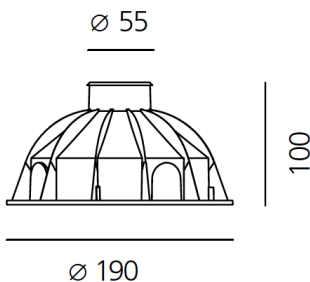

ТЕХНИЧЕСКИЕ ДАННЫЕ ПРОДУКТА

Ego 55 driver-over steel 32° 88 lm 4000K Round

ДИЗАЙН:

Artemide
2011

МАТЕРИАЛЫ:

Steel tempered glass, polymer

ОПИСАНИЕ:

Light fixture with high-performance LED light sources. Recessed floor installation. Walk-over version. Housing depths: Ego WO: 110mm - 120mm, Ego Flat WO: 60mm. Round and square version in five sizes. Consists of body, frame, black silkscreened tempered glass, recessing box. Body in EN AB44100 aluminium, silicone gaskets. Three colour options: with aluminium (only in the 50mm and 90mm size), stainless steel or black silkscreened tempered glass frame, 8mm thick, flush floor-mounting Recessing box for laying in reinforced polymer, can be ordered separately. Ego Flat WO-Feeding cable H05RN-F, with 300cm length for EGO 55 & EGO 90, 20cm for EGO 150, 30cm for EGO 220. Power connection to the mains by means of remote ballast and IP68 electrical terminal board, supplied with the fixture. Fixing to the recessing box is ensured by means of anti-vandal screws TORX, AISI 316. Glass surface temperature lower than 40°C. Fixed optics. PMMA lenses in 3 different versions of beams. White monochromatic LEDs available in 2 colour temperatures: Warm = 3000K Neutral = 4000K Screws in stainless steel AISI 316. Painted die-cast aluminium with 3-stage outdoor treatment: nanotechnologies, antioxidant primer, polyester paint. Technical features of light fixtures in compliance with EN60598-1 and part 2-13. IP Rating IP65 IP67. Insulation class: Ego WO: class I. Ego Flat WO: class III. Installation must be carried out by specialized personnel. Carefully follow the instructions.

РАЗМЕРЫ

РАЗМЕРЫ

Диаметр: cm 5,5
Диаметр отверстия: cm 19
Форма отверстия: Круглая форма
Ударопрочность: IK10

ЦВЕТ

ЛАМПЫ ВКЛЮЧЕНЫ В КОМПЛЕКТ

Категория: LED
Ватт: 1,2W
Световой поток (lm): 95lm
Типология: 1
Цветовая температура (K): 4000K
Класс: A