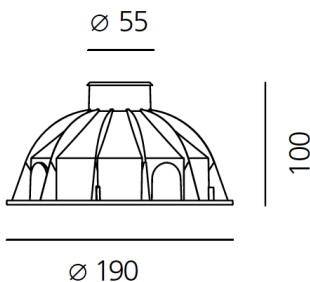

ТЕХНИЧЕСКИЕ ДАННЫЕ ПРОДУКТА

Ego 55 driver-over steel 32° 76 lm 3000K Round

ДИЗАЙН:

Artemide
2011

МАТЕРИАЛЫ:

Steel tempered glass, polymer

ОПИСАНИЕ:

Light fixture with high-performance LED light sources. Recessed floor installation. Walk-over version. Housing depths: Ego WO: 110mm - 120mm, Ego Flat WO: 60mm. Round and square version in five sizes. Consists of body, frame, black silkscreened tempered glass, recessing box. Body in EN AB44100 aluminium, silicone gaskets. Three colour options: with aluminium (only in the 50mm and 90mm size), stainless steel or black silkscreened tempered glass frame, 8mm thick, flush floor-mounting Recessing box for laying in reinforced polymer, can be ordered separately. Ego Flat WO-Feeding cable H05RN-F, with 300cm length for EGO 55 & EGO 90, 20cm for EGO 150, 30cm for EGO 220. Power connection to the mains by means of remote ballast and IP68 electrical terminal board, supplied with the fixture. Fixing to the recessing box is ensured by means of anti-vandal screws TORX, AISI 316. Glass surface temperature lower than 40°C. Fixed optics. PMMA lenses in 3 different versions of beams. White monochromatic LEDs available in 2 colour temperatures: Warm = 3000K Neutral = 4000K Screws in stainless steel AISI 316. Painted die-cast aluminium with 3-stage outdoor treatment: nanotechnologies, antioxidant primer, polyester paint. Technical features of light fixtures in compliance with EN60598-1 and part 2-13. IP Rating IP65 IP67. Insulation class: Ego WO: class I. Ego Flat WO: class III. Installation must be carried out by specialized personnel. Carefully follow the instructions.

РАЗМЕРЫ

РАЗМЕРЫ

Диаметр: cm 5,5
Диаметр отверстия: cm 19
Форма отверстия: Круглая форма
Ударопрочность: IK10

ЦВЕТ

ЛАМПЫ ВКЛЮЧЕНЫ В КОМПЛЕКТ

Категория: LED
Ватт: 1,5W
Световой поток (lm): 83lm
Типология: 1
Цветовая температура (K): 3000K
Класс: A