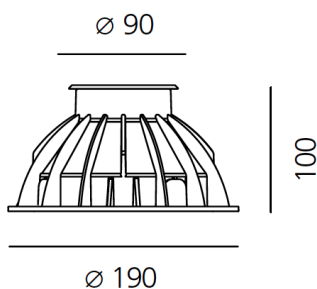

ТЕХНИЧЕСКИЕ ДАННЫЕ ПРОДУКТА

Ego 90 driver-over steel 10x40° 162 lm 3000K Round

ДИЗАЙН:

Artemide
2011

МАТЕРИАЛЫ:

Steel tempered glass, polymer

ОПИСАНИЕ:

Light fixture with high-performance LED light sources. Recessed floor installation. Walk-over version. Housing depths: Ego WO: 110mm - 120mm, Ego Flat WO: 60mm. Round and square version in five sizes. Consists of body, frame, black silkscreened tempered glass, recessing box. Body in EN AB44100 aluminium, silicone gaskets. Three colour options: with aluminium (only in the 50mm and 90mm size), stainless steel or black silkscreened tempered glass frame, 8mm thick, flush floor-mounting Recessing box for laying in reinforced polymer, can be ordered separately. Ego Flat WO-Feeding cable H05RN-F, with 300cm length for EGO 55 & EGO 90, 20cm for EGO 150, 30cm for EGO 220. Power connection to the mains by means of remote ballast and IP68 electrical terminal board, supplied with the fixture. Fixing to the recessing box is ensured by means of anti-vandal screws TORX, AISI 316. Glass surface temperature lower than 40°C. Fixed optics. PMMA lenses in 3 different versions of beams. White monochromatic LEDs available in 2 colour temperatures: Warm = 3000K Neutral = 4000K Screws in stainless steel AISI 316. Painted die-cast aluminium with 3-stage outdoor treatment: nanotechnologies, antioxidant primer, polyester paint. Technical features of light fixtures in compliance with EN60598-1 and part 2-13. IP Rating IP65 IP67. Insulation class: Ego WO: class I. Ego Flat WO: class III. Installation must be carried out by specialized personnel. Carefully follow the instructions.

ВЫБРАТЬ

LED

Steel

КОД ПРОДУКТА

T4033ELPTW00 +
T409907

Вид светового потока

IP 65/67