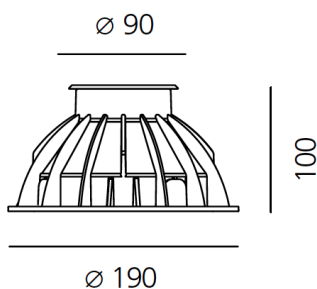

ТЕХНИЧЕСКИЕ ДАННЫЕ ПРОДУКТА

Ego 90 driver-over steel 24° 190 lm 4000K Round

ДИЗАЙН:

Artemide
2011

МАТЕРИАЛЫ:

Steel tempered glass, polymer

ОПИСАНИЕ:

Light fixture with high-performance LED light sources. Recessed floor installation. Walk-over version. Housing depths: Ego WO: 110mm - 120mm, Ego Flat WO: 60mm. Round and square version in five sizes. Consists of body, frame, black silkscreened tempered glass, recessing box. Body in EN AB44100 aluminium, silicone gaskets. Three colour options: with aluminium (only in the 50mm and 90mm size), stainless steel or black silkscreened tempered glass frame, 8mm thick, flush floor-mounting Recessing box for laying in reinforced polymer, can be ordered separately. Ego Flat WO-Feeding cable H05RN-F, with 300cm length for EGO 55 & EGO 90, 20cm for EGO 150, 30cm for EGO 220. Power connection to the mains by means of remote ballast and IP68 electrical terminal board, supplied with the fixture. Fixing to the recessing box is ensured by means of anti-vandal screws TORX, AISI 316. Glass surface temperature lower than 40°C. Fixed optics. PMMA lenses in 3 different versions of beams. White monochromatic LEDs available in 2 colour temperatures: Warm = 3000K Neutral = 4000K Screws in stainless steel AISI 316. Painted die-cast aluminium with 3-stage outdoor treatment: nanotechnologies, antioxidant primer, polyester paint. Technical features of light fixtures in compliance with EN60598-1 and part 2-13. IP Rating IP65 IP67. Insulation class: Ego WO: class I. Ego Flat WO: class III. Installation must be carried out by specialized personnel. Carefully follow the instructions.

ВЫБРАТЬ

LED

Steel

КОД ПРОДУКТА

T4033FLN00 +
T409907

Вид светового потока

IP 65/67