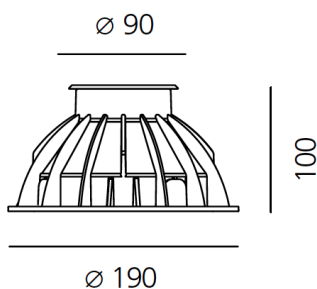

ТЕХНИЧЕСКИЕ ДАННЫЕ ПРОДУКТА

Ego 90 driver-over steel 10° 233 lm 4000K Round

ДИЗАЙН:

Artemide
2011

МАТЕРИАЛЫ:

Steel tempered glass, polymer

ОПИСАНИЕ:

Light fixture with high-performance LED light sources. Recessed floor installation. Walk-over version. Housing depths: Ego WO: 110mm - 120mm, Ego Flat WO: 60mm. Round and square version in five sizes. Consists of body, frame, black silkscreened tempered glass, recessing box. Body in EN AB44100 aluminium, silicone gaskets. Three colour options: with aluminium (only in the 50mm and 90mm size), stainless steel or black silkscreened tempered glass frame, 8mm thick, flush floor-mounting Recessing box for laying in reinforced polymer, can be ordered separately. Ego Flat WO-Feeding cable H05RN-F, with 300cm length for EGO 55 & EGO 90, 20cm for EGO 150, 30cm for EGO 220. Power connection to the mains by means of remote ballast and IP68 electrical terminal board, supplied with the fixture. Fixing to the recessing box is ensured by means of anti-vandal screws TORX, AISI 316. Glass surface temperature lower than 40°C. Fixed optics. PMMA lenses in 3 different versions of beams. White monochromatic LEDs available in 2 colour temperatures: Warm = 3000K Neutral = 4000K Screws in stainless steel AISI 316. Painted die-cast aluminium with 3-stage outdoor treatment: nanotechnologies, antioxidant primer, polyester paint. Technical features of light fixtures in compliance with EN60598-1 and part 2-13. IP Rating IP65 IP67. Insulation class: Ego WO: class I. Ego Flat WO: class III. Installation must be carried out by specialized personnel. Carefully follow the instructions.

ВЫБРАТЬ

LED

Steel

КОД ПРОДУКТА

T4033SPN00 +
T409907

Вид светового потока

IP 65/67