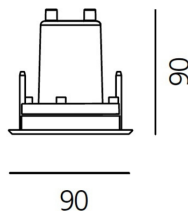

ТЕХНИЧЕСКИЕ ДАННЫЕ ПРОДУКТА

Ego 90S DL 10° 4000K Inox

ДИЗАЙН:

Artemide
2011

МАТЕРИАЛЫ:

ОПИСАНИЕ:

Light fixture with high-performance LED light sources. Ceiling installation. Two different housing depths. Round and square version in five sizes. Consists of body, frame, black silkscreened tempered glass, fixing springs. Body in EN AB44100 aluminium, silicone gaskets. Frame in aluminium or stainless steel AISI 316. Black silkscreened tempered glass, 8mm-thick. Fixing springs in harmonic iron. Power connection to the mains by means of a H05RN-r cabl and IP68 electrical terminal board, supplied with the fixture. Glass surface temperature lower than 40°C. Fixed optics. PMMA lenses in 3 different versions of beams. White monochromatic LEDs available in 2 colour temperatures Warm = 3000K Neutral = 4000K Painted die-cast aluminium with 3-stage outdoortreatment: nanotechnologies, anti-oxidant primer, polyester paint. Technical features of light fixtures in compliance with EN60598-1 and part 2-13. IP Rating IP65. Insulation class III. Installation must be carried out by specialized personnel. Carefully follow the instructions.

ТЕХНИЧЕСКИЕ ДАННЫЕ

ХАРАКТЕРИСТИКИ

Наименование продукции: Ego 90S DL 10° 4000K
Inox
Код: T4062SPN00
Цвет: Steel
Серии: Nord Light, Outdoor

РАЗМЕРЫ

Длина базы: cm 9
Ширина базы: cm 9
Глубина встройки: cm 9
Форма отверстия: Круглая форма
Ударопрочность: IK10

РАЗМЕРЫ

ЛАМПЫ ВКЛЮЧЕНЫ В КОМПЛЕКТ

Категория: LED
Ватт: 3W
Световой поток (lm): 267lm
Типология: 1
Цветовая температура (K): 4000K
Класс: A

ЦВЕТ

LUMINAIR

ПРА: Electronic ballast supplied separately
Watt: 3W