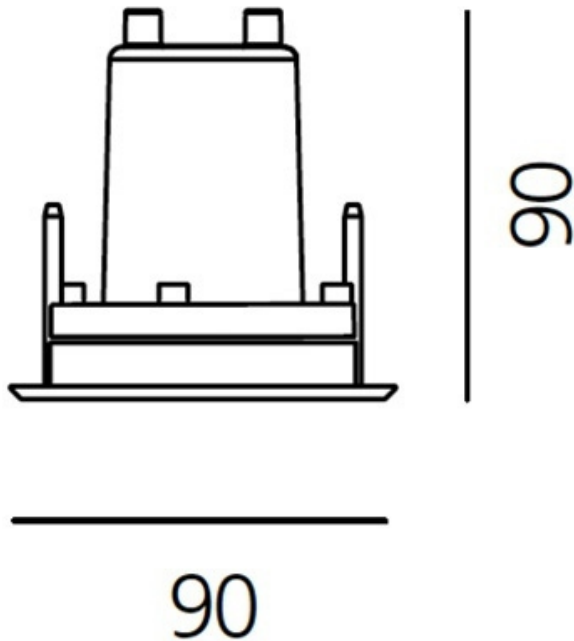

Led

Ватт: 3,2W Мощность (каждый): Световой поток (lm): 267lm Количество: 1 x Типология: 1 Цветопередача: Цветовая температура (K): 4000K Класс: A Напряжение: Ток: SAP Code: Beam:

Led

Ватт: 3,2W Мощность (каждый): Световой поток (lm): 233lm Количество: 1 x Типология: 1 Цветопередача: Цветовая температура (K): 3000K Класс: A Напряжение: Ток: SAP Code: Beam:

[Открыть галерею](#)

Язык

Dansk

Product code not found