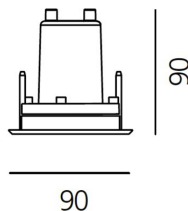

ТЕХНИЧЕСКИЕ ДАННЫЕ ПРОДУКТА

Ego 90S DL 10° 4000K Aluminium

ДИЗАЙН:

Nord Light
2011

МАТЕРИАЛЫ:

ОПИСАНИЕ:

Light fixture with high-performance LED light sources. Ceiling installation. Two different housing depths. Round and square version in five sizes. Consists of body, frame, black silkscreened tempered glass, fixing springs. Body in EN AB44100 aluminium, silicone gaskets. Frame in aluminium or stainless steel AISI 316. Black silkscreened tempered glass, 8mm-thick. Fixing springs in harmonic iron. Power connection to the mains by means of a H05RN-r cabl and IP68 electrical terminal board, supplied with the fixture. Glass surface temperature lower than 40°C. Fixed optics. PMMA lenses in 3 different versions of beams. White monochromatic LEDs available in 2 colour temperatures Warm = 3000K Neutral = 4000K Painted die-cast aluminium with 3-stage outdoortreatment: nanotechnologies, anti-oxidant primer, polyester paint. Technical features of light fixtures in compliance with EN60598-1 and part 2-13. IP Rating IP65. Insulation class III. Installation must be carried out by specialized personnel. Carefully follow the instructions.

ТЕХНИЧЕСКИЕ ДАННЫЕ

ХАРАКТЕРИСТИКИ

Наименование продукции: Ego 90S DL 10° 4000K
Alluminium
Код: T4063SPN00
Цвет: Aluminium
Серии: Nord Light, Outdoor

РАЗМЕРЫ

Длина базы: cm 9
Ширина базы: cm 9
Глубина встройки: cm 9
Форма отверстия: Квадратная форма
Ударопрочность: IK10

РАЗМЕРЫ

ЛАМПЫ ВКЛЮЧЕНЫ В КОМПЛЕКТ

Категория: LED
Ватт: 3,2W
Световой поток (lm): 267lm
Типология: 1
Цветовая температура (K): 4000K
Класс: A

ЦВЕТ

LUMINAIR

ПРА: Electronic ballast supplied separately
Watt: 3W