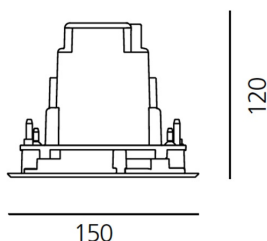

ТЕХНИЧЕСКИЕ ДАННЫЕ ПРОДУКТА

Ego 150S DL 6° 4000K Aluminium

ДИЗАЙН:

Nord Light
2011

МАТЕРИАЛЫ:

ОПИСАНИЕ:

Light fixture with high-performance LED light sources. Ceiling installation. Two different housing depths. Round and square version in five sizes. Consists of body, frame, black silkscreened tempered glass, fixing springs. Body in EN AB44100 aluminium, silicone gaskets. Frame in aluminium or stainless steel AISI 316. Black silkscreened tempered glass, 8mm-thick. Fixing springs in harmonic iron. Power connection to the mains by means of a H05RN-r cabl and IP68 electrical terminal board, supplied with the fixture. Glass surface temperature lower than 40°C. Fixed optics. PMMA lenses in 3 different versions of beams. White monochromatic LEDs available in 2 colour temperatures Warm = 3000K Neutral = 4000K Painted die-cast aluminium with 3-stage outdoortreatment: nanotechnologies, anti-oxidant primer, polyester paint. Technical features of light fixtures in compliance with EN60598-1 and part 2-13. IP Rating IP65. Insulation class III. Installation must be carried out by specialized personnel. Carefully follow the instructions.

ТЕХНИЧЕСКИЕ ДАННЫЕ

ХАРАКТЕРИСТИКИ

Наименование продукции: Ego 150S DL 6° 4000K
Aluminium
Код: T4065NSPN00
Цвет: Aluminium
Серии: Nord Light, Outdoor

РАЗМЕРЫ

Длина базы: cm 15
Ширина базы: cm 15
Глубина встройки: cm 12
Форма отверстия: Квадратная форма
Ударопрочность: IK10

РАЗМЕРЫ

ЛАМПЫ ВКЛЮЧЕНЫ В КОМПЛЕКТ

Категория: LED
Ватт: 8W
Мощность (каждый): 2W
Световой поток (lm): 437lm
Количество: 1 x 4
Типология: 1
Цветовая температура (K): 4000K
Класс: A

ЦВЕТ

LUMINAIR

ПРА: electronic power supply
included
Watt: 8W