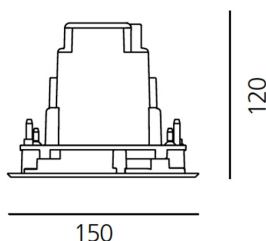

ТЕХНИЧЕСКИЕ ДАННЫЕ ПРОДУКТА

Ego 150S DL 6° 3000K Aluminium

ДИЗАЙН:

Nord Light
2011

МАТЕРИАЛЫ:

ОПИСАНИЕ:

Light fixture with high-performance LED light sources. Ceiling installation. Two different housing depths. Round and square version in five sizes. Consists of body, frame, black silkscreened tempered glass, fixing springs. Body in EN AB44100 aluminium, silicone gaskets. Frame in aluminium or stainless steel AISI 316. Black silkscreened tempered glass, 8mm-thick. Fixing springs in harmonic iron. Power connection to the mains by means of a H05RN-r cabl and IP68 electrical terminal board, supplied with the fixture. Glass surface temperature lower than 40°C. Fixed optics. PMMA lenses in 3 different versions of beams. White monochromatic LEDs available in 2 colour temperatures Warm = 3000K Neutral = 4000K Painted die-cast aluminium with 3-stage outdoortreatment: nanotechnologies, anti-oxidant primer, polyester paint. Technical features of light fixtures in compliance with EN60598-1 and part 2-13. IP Rating IP65. Insulation class III. Installation must be carried out by specialized personnel. Carefully follow the instructions.

ТЕХНИЧЕСКИЕ ДАННЫЕ

ХАРАКТЕРИСТИКИ

Наименование продукции: Ego 150S DL 6° 3000K
Aluminium
Код: T4065NSPW00
Цвет: Aluminium
Серии: Nord Light, Outdoor

РАЗМЕРЫ

Длина базы: cm 15
Ширина базы: cm 15
Глубина встройки: cm 12
Форма отверстия: Квадратная форма
Ударопрочность: IK10

РАЗМЕРЫ

ЛАМПЫ ВКЛЮЧЕНЫ В КОМПЛЕКТ

Категория: LED
Ватт: 8W
Мощность (каждый): 2W
Световой поток (lm): 382lm
Количество: 1 x 4
Типология: 1
Цветовая температура (K): 3000K
Класс: A

ЦВЕТ

LUMINAIR

ПРА: electronic power supply included
Watt: 8W