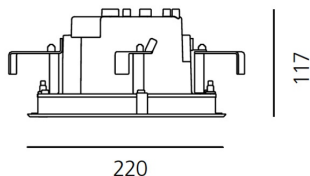

ТЕХНИЧЕСКИЕ ДАННЫЕ ПРОДУКТА

Ego 220S DL 6°x54° 4000K Steel

ДИЗАЙН:

Artemide
2011

МАТЕРИАЛЫ:

ОПИСАНИЕ:

Light fixture with high-performance LED light sources. Ceiling installation. Two different housing depths. Round and square version in five sizes. Consists of body, frame, black silkscreened tempered glass, fixing springs. Body in EN AB44100 aluminium, silicone gaskets. Frame in aluminium or stainless steel AISI 316. Black silkscreened tempered glass, 8mm-thick. Fixing springs in harmonic iron. Power connection to the mains by means of a H05RN-r cabl and IP68 electrical terminal board, supplied with the fixture. Glass surface temperature lower than 40°C. Fixed optics. PMMA lenses in 3 different versions of beams. White monochromatic LEDs available in 2 colour temperatures Warm = 3000K Neutral = 4000K Painted die-cast aluminium with 3-stage outdoortreatment: nanotechnologies, anti-oxidant primer, polyester paint. Technical features of light fixtures in compliance with EN60598-1 and part 2-13. IP Rating IP65. Insulation class III. Installation must be carried out by specialized personnel. Carefully follow the instructions.

ТЕХНИЧЕСКИЕ ДАННЫЕ

ХАРАКТЕРИСТИКИ

Наименование продукции: Ego 220S DL 6°x54° 4000K
Steel
Код: T4066ELPTN00
Цвет: Steel
Серии: Nord Light, Outdoor

РАЗМЕРЫ

Длина базы: cm 22
Ширина базы: cm 22
Глубина встройки: cm 11.7
Форма отверстия: Квадратная форма
Ударопрочность: IK10

РАЗМЕРЫ

ЛАМПЫ ВКЛЮЧЕНЫ В КОМПЛЕКТ

Категория: LED
Ватт: 16W
Мощность (каждый): 1,77W
Световой поток (lm): 1011lm
Количество: 1 x 9
Типология: 1
Цветовая температура (K): 4000K
Класс: A

ЦВЕТ

LUMINAIR

ПРА: electronic power supply included
Watt: 16W