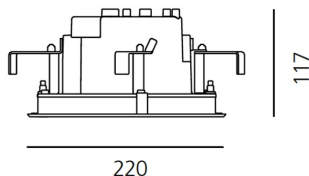

ТЕХНИЧЕСКИЕ ДАННЫЕ ПРОДУКТА

Ego 220S DL 4° 3000K Steel

ДИЗАЙН:

Nord Light
2011

МАТЕРИАЛЫ:

ОПИСАНИЕ:

Light fixture with high-performance LED light sources. Ceiling installation. Two different housing depths. Round and square version in five sizes. Consists of body, frame, black silkscreened tempered glass, fixing springs. Body in EN AB44100 aluminium, silicone gaskets. Frame in aluminium or stainless steel AISI 316. Black silkscreened tempered glass, 8mm-thick. Fixing springs in harmonic iron. Power connection to the mains by means of a H05RN-r cabl and IP68 electrical terminal board, supplied with the fixture. Glass surface temperature lower than 40°C. Fixed optics. PMMA lenses in 3 different versions of beams. White monochromatic LEDs available in 2 colour temperatures Warm = 3000K Neutral = 4000K Painted die-cast aluminium with 3-stage outdoortreatment: nanotechnologies, anti-oxidant primer, polyester paint. Technical features of light fixtures in compliance with EN60598-1 and part 2-13. IP Rating IP65. Insulation class III. Installation must be carried out by specialized personnel. Carefully follow the instructions.

ТЕХНИЧЕСКИЕ ДАННЫЕ

ХАРАКТЕРИСТИКИ

Наименование продукции: Ego 220S DL 4° 3000K
Steel
Код: T4066NSPW00
Цвет: Steel
Серии: Nord Light, Outdoor

РАЗМЕРЫ

Длина базы: cm 22
Ширина базы: cm 22
Глубина встройки: cm 11.7
Форма отверстия: Квадратная форма
Ударопрочность: IK10

РАЗМЕРЫ

ЦВЕТ