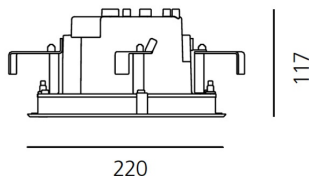

ТЕХНИЧЕСКИЕ ДАННЫЕ ПРОДУКТА

Ego 220S DL 38° 4000K Steel

ДИЗАЙН:

Artemide
2011

МАТЕРИАЛЫ:

ОПИСАНИЕ:

Light fixture with high-performance LED light sources. Ceiling installation. Two different housing depths. Round and square version in five sizes. Consists of body, frame, black silkscreened tempered glass, fixing springs. Body in EN AB44100 aluminium, silicone gaskets. Frame in aluminium or stainless steel AISI 316. Black silkscreened tempered glass, 8mm-thick. Fixing springs in harmonic iron. Power connection to the mains by means of a H05RN-r cabl and IP68 electrical terminal board, supplied with the fixture. Glass surface temperature lower than 40°C. Fixed optics. PMMA lenses in 3 different versions of beams. White monochromatic LEDs available in 2 colour temperatures Warm = 3000K Neutral = 4000K Painted die-cast aluminium with 3-stage outdoortreatment: nanotechnologies, anti-oxidant primer, polyester paint. Technical features of light fixtures in compliance with EN60598-1 and part 2-13. IP Rating IP65. Insulation class III. Installation must be carried out by specialized personnel. Carefully follow the instructions.

ТЕХНИЧЕСКИЕ ДАННЫЕ

ХАРАКТЕРИСТИКИ

Наименование продукции: Ego 220S DL 38° 4000K
Steel
Код: T4066WFLN00
Цвет: Steel
Серии: Nord Light, Outdoor

РАЗМЕРЫ

Длина базы: cm 22
Ширина базы: cm 22
Глубина встройки: cm 11.7
Форма отверстия: Квадратная форма
Ударопрочность: IK10

РАЗМЕРЫ

ЦВЕТ