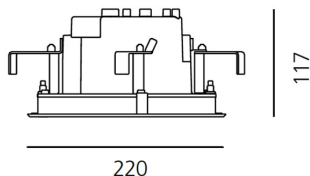

ТЕХНИЧЕСКИЕ ДАННЫЕ ПРОДУКТА

Ego 220S DL 6°x54° 4000K Aluminium

ДИЗАЙН:

Nord Light
2011

МАТЕРИАЛЫ:

ОПИСАНИЕ:

Light fixture with high-performance LED light sources. Ceiling installation. Two different housing depths. Round and square version in five sizes. Consists of body, frame, black silkscreened tempered glass, fixing springs. Body in EN AB44100 aluminium, silicone gaskets. Frame in aluminium or stainless steel AISI 316. Black silkscreened tempered glass, 8mm-thick. Fixing springs in harmonic iron. Power connection to the mains by means of a H05RN-r cabl and IP68 electrical terminal board, supplied with the fixture. Glass surface temperature lower than 40°C. Fixed optics. PMMA lenses in 3 different versions of beams. White monochromatic LEDs available in 2 colour temperatures Warm = 3000K Neutral = 4000K Painted die-cast aluminium with 3-stage outdoortreatment: nanotechnologies, anti-oxidant primer, polyester paint. Technical features of light fixtures in compliance with EN60598-1 and part 2-13. IP Rating IP65. Insulation class III. Installation must be carried out by specialized personnel. Carefully follow the instructions.

ТЕХНИЧЕСКИЕ ДАННЫЕ

ХАРАКТЕРИСТИКИ

Наименование продукции: Ego 220S DL 6°x54° 4000K
Alluminium
Код: T4067ELPTN00
Цвет: Aluminium
Серии: Nord Light, Outdoor

РАЗМЕРЫ

Длина базы: cm 22
Ширина базы: cm 22
Глубина встройки: cm 11.7
Форма отверстия: Квадратная форма
Ударопрочность: IK10

РАЗМЕРЫ

ЦВЕТ