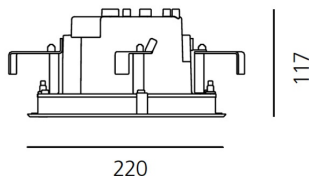

ТЕХНИЧЕСКИЕ ДАННЫЕ ПРОДУКТА

Ego 220S DL 4° 4000K Aluminium

ДИЗАЙН:

Nord Light
2011

МАТЕРИАЛЫ:

ОПИСАНИЕ:

Light fixture with high-performance LED light sources. Ceiling installation. Two different housing depths. Round and square version in five sizes. Consists of body, frame, black silkscreened tempered glass, fixing springs. Body in EN AB44100 aluminium, silicone gaskets. Frame in aluminium or stainless steel AISI 316. Black silkscreened tempered glass, 8mm-thick. Fixing springs in harmonic iron. Power connection to the mains by means of a H05RN-r cabl and IP68 electrical terminal board, supplied with the fixture. Glass surface temperature lower than 40°C. Fixed optics. PMMA lenses in 3 different versions of beams. White monochromatic LEDs available in 2 colour temperatures Warm = 3000K Neutral = 4000K Painted die-cast aluminium with 3-stage outdoortreatment: nanotechnologies, anti-oxidant primer, polyester paint. Technical features of light fixtures in compliance with EN60598-1 and part 2-13. IP Rating IP65. Insulation class III. Installation must be carried out by specialized personnel. Carefully follow the instructions.

ТЕХНИЧЕСКИЕ ДАННЫЕ

ХАРАКТЕРИСТИКИ

Наименование продукции: Ego 220S DL 4° 4000K
Aluminium
Код: T4067NSPN00
Цвет: Aluminium
Серии: Nord Light, Outdoor

РАЗМЕРЫ

Длина базы: cm 22
Ширина базы: cm 22
Глубина встройки: cm 11.7
Форма отверстия: Квадратная форма
Ударопрочность: IK10

РАЗМЕРЫ

ЦВЕТ

ЛАМПЫ ВКЛЮЧЕНЫ В КОМПЛЕКТ

Категория: LED
Ватт: 16W
Мощность (каждый): 1,77W
Световой поток (lm): 1011lm
Количество: 1 x 9
Типология: 1
Цветовая температура (K): 4000K
Класс: A

LUMINAIR

ПРА: electronic power supply
included
Watt: 16W