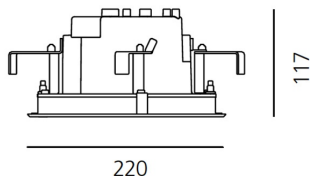

ТЕХНИЧЕСКИЕ ДАННЫЕ ПРОДУКТА

Ego 220S DL 4° 3000K Aluminium

ДИЗАЙН:

Nord Light
2011

МАТЕРИАЛЫ:

ОПИСАНИЕ:

Light fixture with high-performance LED light sources. Ceiling installation. Two different housing depths. Round and square version in five sizes. Consists of body, frame, black silkscreened tempered glass, fixing springs. Body in EN AB44100 aluminium, silicone gaskets. Frame in aluminium or stainless steel AISI 316. Black silkscreened tempered glass, 8mm-thick. Fixing springs in harmonic iron. Power connection to the mains by means of a H05RN-r cabl and IP68 electrical terminal board, supplied with the fixture. Glass surface temperature lower than 40°C. Fixed optics. PMMA lenses in 3 different versions of beams. White monochromatic LEDs available in 2 colour temperatures Warm = 3000K Neutral = 4000K Painted die-cast aluminium with 3-stage outdoortreatment: nanotechnologies, anti-oxidant primer, polyester paint. Technical features of light fixtures in compliance with EN60598-1 and part 2-13. IP Rating IP65. Insulation class III. Installation must be carried out by specialized personnel. Carefully follow the instructions.

ТЕХНИЧЕСКИЕ ДАННЫЕ

ХАРАКТЕРИСТИКИ

Наименование продукции: Ego 220S DL 4° 3000K
Aluminium
Код: T4067NSPW00
Цвет: Aluminium
Серии: Nord Light, Outdoor

РАЗМЕРЫ

Длина базы: cm 22
Ширина базы: cm 22
Глубина встройки: cm 11.7
Форма отверстия: Квадратная форма
Ударопрочность: IK10

РАЗМЕРЫ

ЦВЕТ