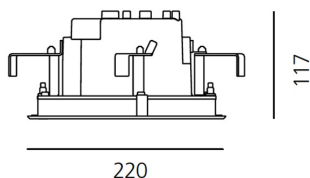

ТЕХНИЧЕСКИЕ ДАННЫЕ ПРОДУКТА

Ego 220S DL 38° 4000K Aluminium

ДИЗАЙН:

Nord Light
2011

МАТЕРИАЛЫ:

ОПИСАНИЕ:

Light fixture with high-performance LED light sources. Ceiling installation. Two different housing depths. Round and square version in five sizes. Consists of body, frame, black silkscreened tempered glass, fixing springs. Body in EN AB44100 aluminium, silicone gaskets. Frame in aluminium or stainless steel AISI 316. Black silkscreened tempered glass, 8mm-thick. Fixing springs in harmonic iron. Power connection to the mains by means of a H05RN-r cabl and IP68 electrical terminal board, supplied with the fixture. Glass surface temperature lower than 40°C. Fixed optics. PMMA lenses in 3 different versions of beams. White monochromatic LEDs available in 2 colour temperatures Warm = 3000K Neutral = 4000K Painted die-cast aluminium with 3-stage outdoortreatment: nanotechnologies, anti-oxidant primer, polyester paint. Technical features of light fixtures in compliance with EN60598-1 and part 2-13. IP Rating IP65. Insulation class III. Installation must be carried out by specialized personnel. Carefully follow the instructions.

ТЕХНИЧЕСКИЕ ДАННЫЕ

ХАРАКТЕРИСТИКИ

Наименование продукции: Ego 220S DL 38° 4000K
Aluminium
Код: T4067WFLN00
Цвет: Aluminium
Серии: Nord Light, Outdoor

РАЗМЕРЫ

Длина базы: cm 22
Ширина базы: cm 22
Глубина встройки: cm 11.7
Форма отверстия: Квадратная форма
Ударопрочность: IK10

РАЗМЕРЫ

ЦВЕТ

ЛАМПЫ ВКЛЮЧЕНЫ В КОМПЛЕКТ

Категория: LED
Ватт: 16W
Мощность (каждый): 1,77W
Световой поток (lm): 1011lm
Количество: 1 x 9
Типология: 1
Цветовая температура (K): 4000K
Класс: A

LUMINAIR

ПРА: electronic power supply
included
Watt: 16W