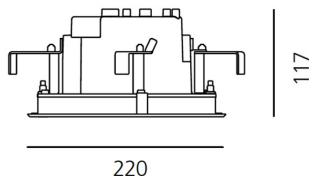

ТЕХНИЧЕСКИЕ ДАННЫЕ ПРОДУКТА

Ego 220S DL 38° 3000K Aluminium

ДИЗАЙН:

Nord Light
2011

МАТЕРИАЛЫ:

ОПИСАНИЕ:

Light fixture with high-performance LED light sources. Ceiling installation. Two different housing depths. Round and square version in five sizes. Consists of body, frame, black silkscreened tempered glass, fixing springs. Body in EN AB44100 aluminium, silicone gaskets. Frame in aluminium or stainless steel AISI 316. Black silkscreened tempered glass, 8mm-thick. Fixing springs in harmonic iron. Power connection to the mains by means of a H05RN-r cabl and IP68 electrical terminal board, supplied with the fixture. Glass surface temperature lower than 40°C. Fixed optics. PMMA lenses in 3 different versions of beams. White monochromatic LEDs available in 2 colour temperatures Warm = 3000K Neutral = 4000K Painted die-cast aluminium with 3-stage outdoortreatment: nanotechnologies, anti-oxidant primer, polyester paint. Technical features of light fixtures in compliance with EN60598-1 and part 2-13. IP Rating IP65. Insulation class III. Installation must be carried out by specialized personnel. Carefully follow the instructions.

ТЕХНИЧЕСКИЕ ДАННЫЕ

ХАРАКТЕРИСТИКИ

Наименование продукции: Ego 220S DL 38° 3000K
Aluminium
Код: T4067WFLW00
Цвет: Aluminium
Серии: Nord Light, Outdoor

РАЗМЕРЫ

Длина базы: cm 22
Ширина базы: cm 22
Глубина встройки: cm 11.7
Форма отверстия: Квадратная форма
Ударопрочность: IK10

РАЗМЕРЫ

ЦВЕТ

ЛАМПЫ ВКЛЮЧЕНЫ В КОМПЛЕКТ

Категория: LED
Ватт: 16W
Мощность (каждый): 1,77W
Световой поток (lm): 884lm
Количество: 1 x 9
Типология: 1
Цветовая температура (K): 3000K
Класс: A

LUMINAIR

ПРА: electronic power supply
included
Watt: 16W