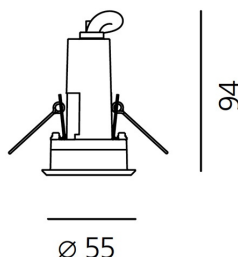

ТЕХНИЧЕСКИЕ ДАННЫЕ ПРОДУКТА

Ego 55R DL 16°x34° 4000K - Steel

ДИЗАЙН:

Nord Light
2011

МАТЕРИАЛЫ:

ОПИСАНИЕ:

Light fixture with high-performance LED light sources. Ceiling installation. Two different housing depths. Round and square version in five sizes. Consists of body, frame, black silkscreened tempered glass, fixing springs. Body in EN AB44100 aluminium, silicone gaskets. Frame in aluminium or stainless steel AISI 316. Black silkscreened tempered glass, 8mm-thick. Fixing springs in harmonic iron. Power connection to the mains by means of a H05RN-r cabl and IP68 electrical terminal board, supplied with the fixture. Glass surface temperature lower than 40°C. Fixed optics. PMMA lenses in 3 different versions of beams. White monochromatic LEDs available in 2 colour temperatures Warm = 3000K Neutral = 4000K Painted die-cast aluminium with 3-stage outdoortreatment: nanotechnologies, anti-oxidant primer, polyester paint. Technical features of light fixtures in compliance with EN60598-1 and part 2-13. IP Rating IP65. Insulation class III. Installation must be carried out by specialized personnel. Carefully follow the instructions.

ТЕХНИЧЕСКИЕ ДАННЫЕ

ХАРАКТЕРИСТИКИ

Наименование продукции: Ego 55R DL 16°x34° 4000K - Steel
Код: T4080ELPTN00
Цвет: Steel
Серии: Nord Light, Outdoor

РАЗМЕРЫ

Диаметр: cm 5.5
Диаметр отверстия: cm 4.7
Глубина встройки: cm 9.4
Форма отверстия: Круглая форма
Ударопрочность: IK10

РАЗМЕРЫ

ЛАМПЫ ВКЛЮЧЕНЫ В КОМПЛЕКТ

Категория: LED
Ватт: 1,2W
Световой поток (lm): 95lm
Типология: 1
Цветовая температура (K): 4000K
Класс: A

ЦВЕТ

LUMINAIR

ПРА: Electronic ballast supplied separately
Watt: 1,5W