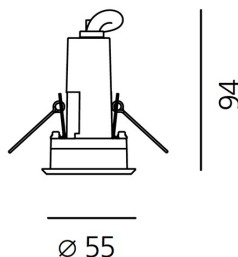

ТЕХНИЧЕСКИЕ ДАННЫЕ ПРОДУКТА

Ego 55R DL 14° 4000K - Inox

ДИЗАЙН:

Artemide
2011

МАТЕРИАЛЫ:

ОПИСАНИЕ:

Light fixture with high-performance LED light sources. Ceiling installation. Two different housing depths. Round and square version in five sizes. Consists of body, frame, black silkscreened tempered glass, fixing springs. Body in EN AB44100 aluminium, silicone gaskets. Frame in aluminium or stainless steel AISI 316. Black silkscreened tempered glass, 8mm-thick. Fixing springs in harmonic iron. Power connection to the mains by means of a H05RN-r cabl and IP68 electrical terminal board, supplied with the fixture. Glass surface temperature lower than 40°C. Fixed optics. PMMA lenses in 3 different versions of beams. White monochromatic LEDs available in 2 colour temperatures Warm = 3000K Neutral = 4000K Painted die-cast aluminium with 3-stage outdoortreatment: nanotechnologies, anti-oxidant primer, polyester paint. Technical features of light fixtures in compliance with EN60598-1 and part 2-13. IP Rating IP65. Insulation class III. Installation must be carried out by specialized personnel. Carefully follow the instructions.

ТЕХНИЧЕСКИЕ ДАННЫЕ

ХАРАКТЕРИСТИКИ

Наименование продукции: Ego 55R DL 14° 4000K - Inox
Код: T4080SPN00
Цвет: Steel
Серии: Nord Light, Outdoor

РАЗМЕРЫ

Диаметр: cm 5.5
Диаметр отверстия: cm 4.7
Глубина встройки: cm 9.4
Форма отверстия: Круглая форма
Ударопрочность: IK10

РАЗМЕРЫ

ЦВЕТ

ЛАМПЫ ВКЛЮЧЕНЫ В КОМПЛЕКТ

Категория: LED
Ватт: 1,5W
Световой поток (lm): 95lm
Типология: 1
Цветовая температура (K): 4000K
Класс: A

LUMINAIR

ПРА: Electronic ballast supplied separately
Watt: 1,5W