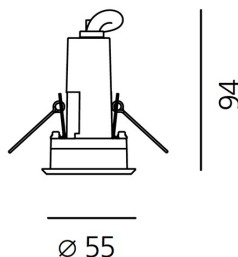

ТЕХНИЧЕСКИЕ ДАННЫЕ ПРОДУКТА

Ego 55R DL 14° 3000K - Steel

ДИЗАЙН:

Nord Light
2011

МАТЕРИАЛЫ:

ОПИСАНИЕ:

Light fixture with high-performance LED light sources. Ceiling installation. Two different housing depths. Round and square version in five sizes. Consists of body, frame, black silkscreened tempered glass, fixing springs. Body in EN AB44100 aluminium, silicone gaskets. Frame in aluminium or stainless steel AISI 316. Black silkscreened tempered glass, 8mm-thick. Fixing springs in harmonic iron. Power connection to the mains by means of a H05RN-r cabl and IP68 electrical terminal board, supplied with the fixture. Glass surface temperature lower than 40°C. Fixed optics. PMMA lenses in 3 different versions of beams. White monochromatic LEDs available in 2 colour temperatures Warm = 3000K Neutral = 4000K Painted die-cast aluminium with 3-stage outdoortreatment: nanotechnologies, anti-oxidant primer, polyester paint. Technical features of light fixtures in compliance with EN60598-1 and part 2-13. IP Rating IP65. Insulation class III. Installation must be carried out by specialized personnel. Carefully follow the instructions.

ТЕХНИЧЕСКИЕ ДАННЫЕ

ХАРАКТЕРИСТИКИ

Наименование продукции: Ego 55R DL 14° 3000K - Steel
Код: T4080SPW00
Цвет: Steel
Серии: Nord Light, Outdoor

РАЗМЕРЫ

Диаметр: cm 5.5
Диаметр отверстия: cm 4.7
Глубина встройки: cm 9.4
Форма отверстия: Круглая форма
Ударопрочность: IK10

РАЗМЕРЫ

ЛАМПЫ ВКЛЮЧЕНЫ В КОМПЛЕКТ

Категория: LED
Ватт: 1,2W
Световой поток (lm): 83lm
Типология: 1
Цветовая температура (K): 3000K
Класс: A

ЦВЕТ

LUMINAIR

ПРА: Electronic ballast supplied separately
Watt: 1,5W