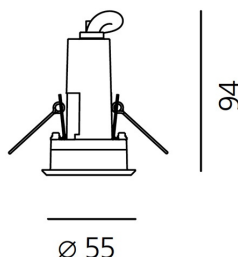

ТЕХНИЧЕСКИЕ ДАННЫЕ ПРОДУКТА

Ego 55R DL 32° 4000K - Acciaio

ДИЗАЙН:

Nord Light
2011

МАТЕРИАЛЫ:

ОПИСАНИЕ:

Light fixture with high-performance LED light sources. Ceiling installation. Two different housing depths. Round and square version in five sizes. Consists of body, frame, black silkscreened tempered glass, fixing springs. Body in EN AB44100 aluminium, silicone gaskets. Frame in aluminium or stainless steel AISI 316. Black silkscreened tempered glass, 8mm-thick. Fixing springs in harmonic iron. Power connection to the mains by means of a H05RN-r cabl and IP68 electrical terminal board, supplied with the fixture. Glass surface temperature lower than 40°C. Fixed optics. PMMA lenses in 3 different versions of beams. White monochromatic LEDs available in 2 colour temperatures Warm = 3000K Neutral = 4000K Painted die-cast aluminium with 3-stage outdoortreatment: nanotechnologies, anti-oxidant primer, polyester paint. Technical features of light fixtures in compliance with EN60598-1 and part 2-13. IP Rating IP65. Insulation class III. Installation must be carried out by specialized personnel. Carefully follow the instructions.

ТЕХНИЧЕСКИЕ ДАННЫЕ

ХАРАКТЕРИСТИКИ

Наименование продукции: Ego 55R DL 32° 4000K - Acciaio
Код: T4080WFLN00
Цвет: Alluminio
Серии: Nord Light, Outdoor

РАЗМЕРЫ

Диаметр: см 5.5
Диаметр отверстия: см 4.7
Глубина встройки: см 9.4
Форма отверстия: Круглая форма
Ударопрочность: IK10

РАЗМЕРЫ

ЛАМПЫ ВКЛЮЧЕНЫ В КОМПЛЕКТ

Категория: LED
Ватт: 1,2W
Световой поток (lm): 95lm
Типология: 1
Цветовая температура (K): 4000K
Класс: A

ЦВЕТ

LUMINAIR

ПРА: Electronic ballast supplied separately
Watt: 1,5W